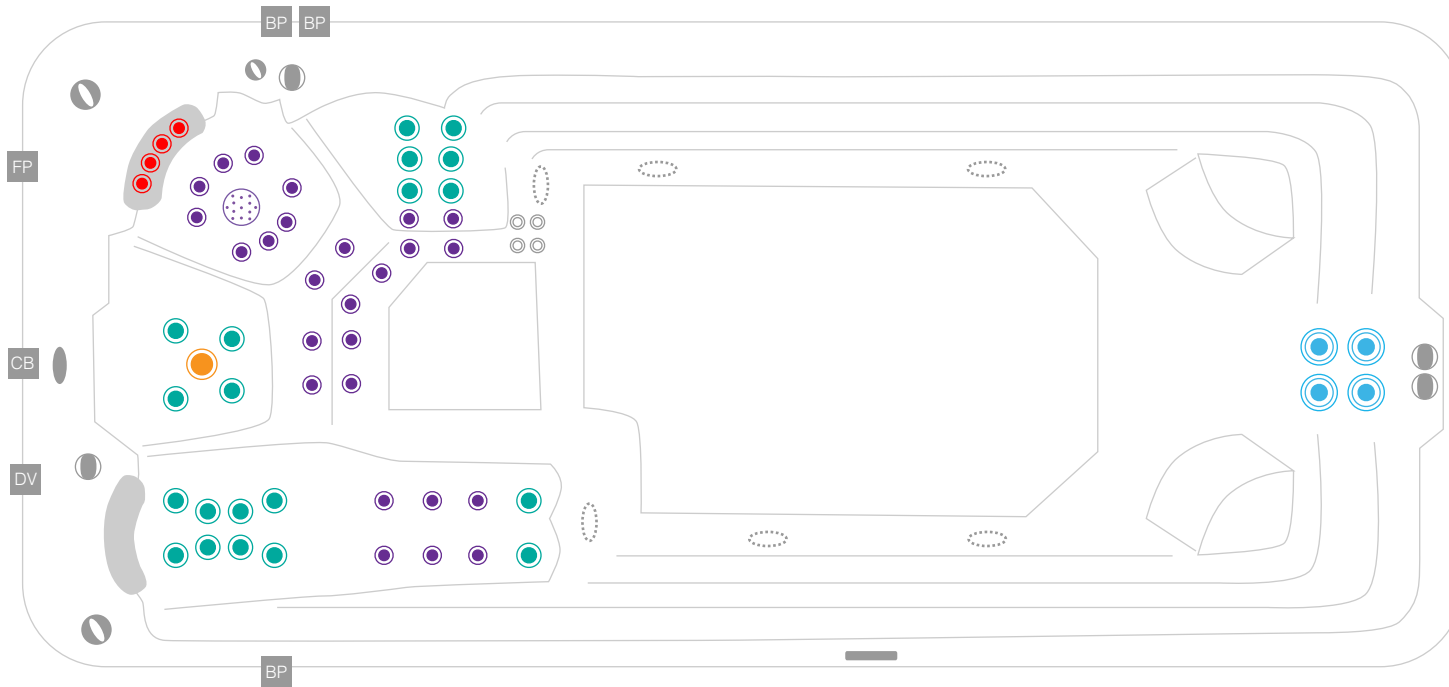

myWorkout5.0mPREMIUM 56jet

technical specifications : 2021_01
4965 x 2290 x 1320

JETS & TOPSIDE CONTROLS

-  500 series jet
-  400 series jet
-  300 series jet
-  200 series jet
-  swim jet
-  neck jet
-  air massage jet
-  large diverter control
-  small on/off control
-  air control
-  aromatherapy canister
-  touchpad control
-  filter box
-  safety suction
-  water return jet
-  water spout
-  7" cohuna jet