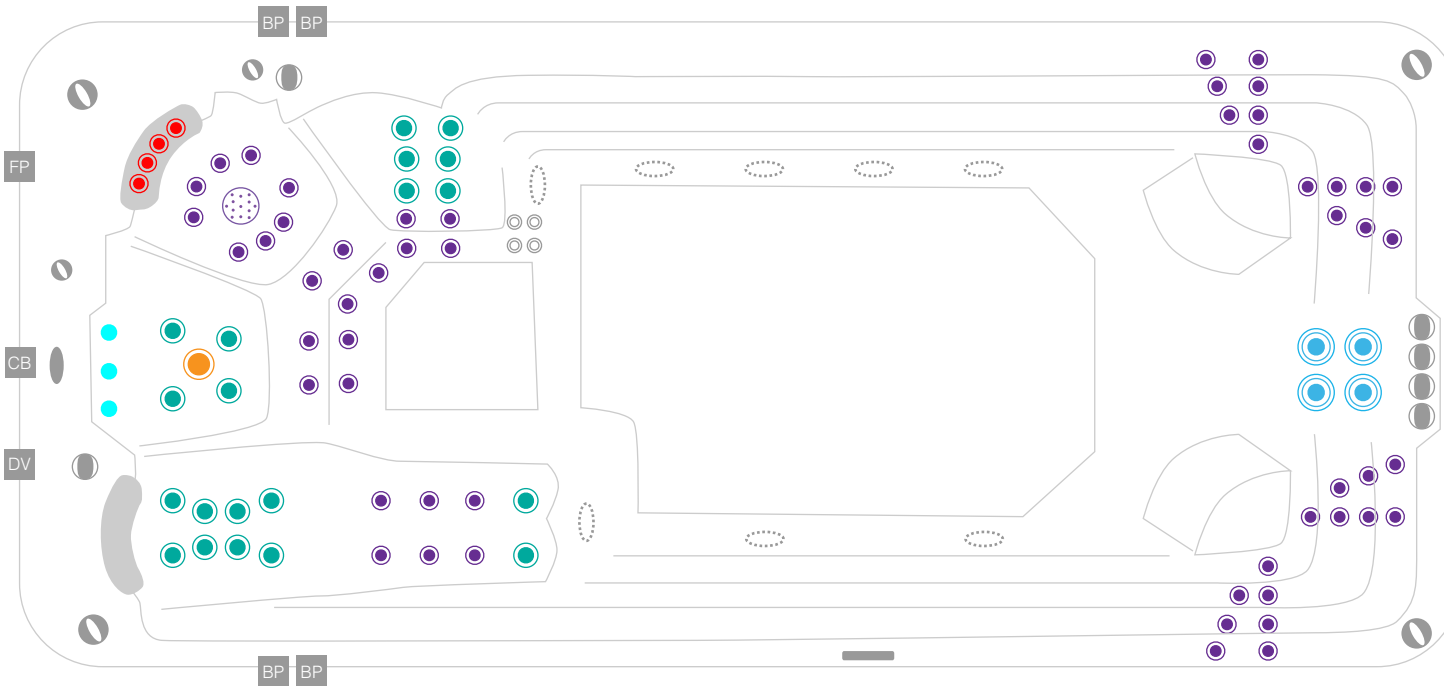

myWorkout5.0mEXTREME 87jet

technical specifications : 2021_01
4965 x 2290 x 1320

JETS & TOPSIDE CONTROLS

-  500 series jet
-  400 series jet
-  300 series jet
-  200 series jet
-  swim jet
-  neck jet
-  air massage jet
-  large diverter control
-  small on/off control
-  air control
-  aromatherapy canister
-  touchpad control
-  filter box
-  safety suction
-  water return jet
-  water spout
-  7" cohuna jet

EQUIPMENT INSTALLED IN CABINET

-  main control box
-  filtration pump
-  hydrojet boost pump
-  air blower
-  drain valve