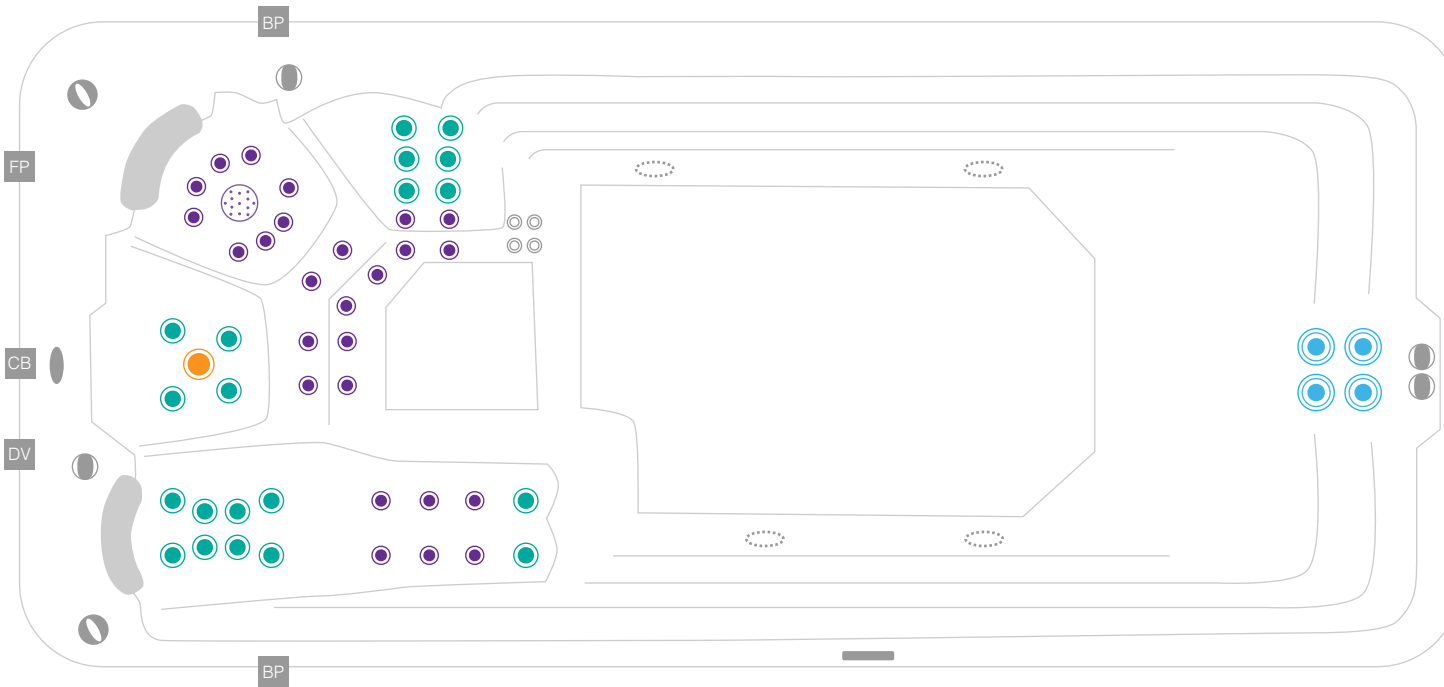

# myWorkout5.0mCLASSIC 52jet

technical specifications : 2021\_01  
4965 x 2290 x 1320

## JETS & TOPSIDE CONTROLS

-  500 series jet
-  400 series jet
-  300 series jet
-  200 series jet
-  swim jet
-  neck jet
-  air massage jet
-  large diverter control
-  small on/off control
-  air control
-  aromatherapy canister
-  touchpad control
-  filter box
-  safety suction
-  water return jet
-  water spout
-  7" cohuna jet