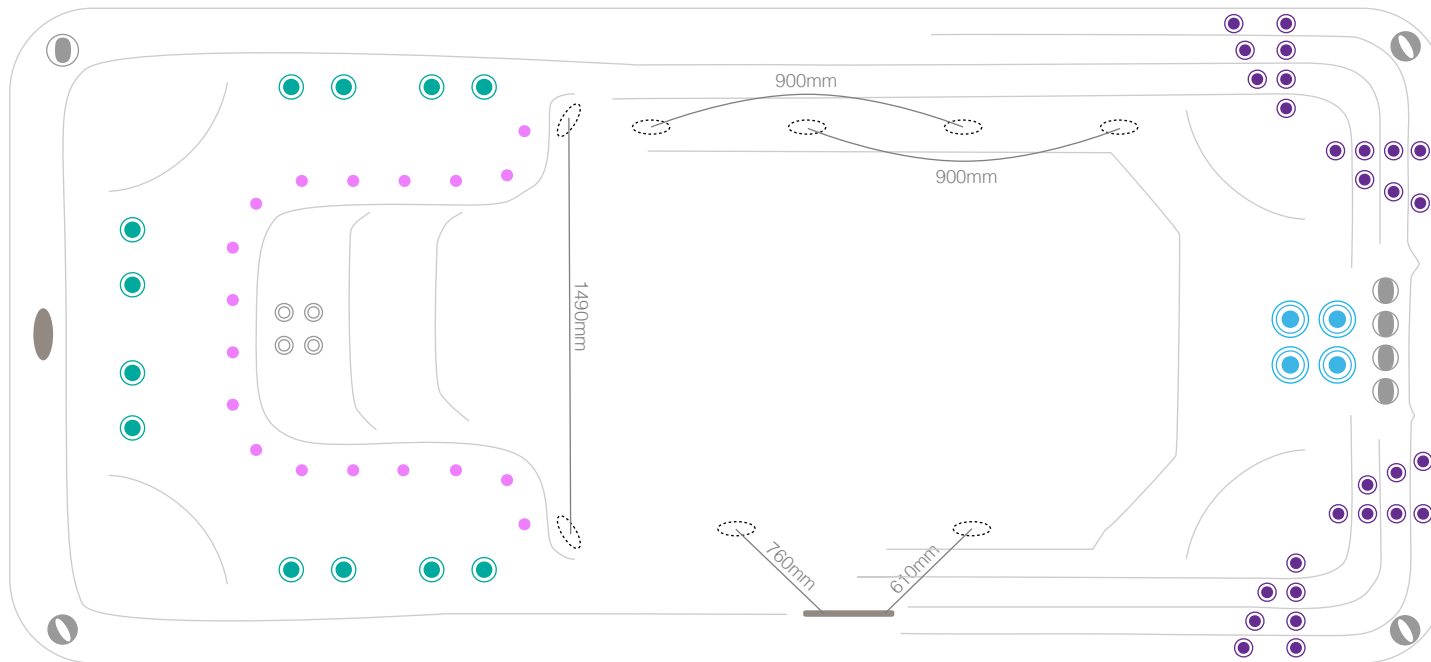

myWatersedge5.0mEXTREME 62jets

technical specifications : 2021_03
4965 x 2290 x 1320

- 500 series jet
- 400 series jet
- 300 series jet
- 200 series jet
- volcano jet
- 7" cohuna jet
- swim jet
- neck jet
- air massage jet
- large diverter control
- small on/off control
- air control
- aromatherapy canister
- touchpad control
- filter box
- safety suction
- water return jet
- water spout

myWatersedge5.0mEXTREME 62jets

technical specifications : 2021_03
4965 x 2290 x 1320