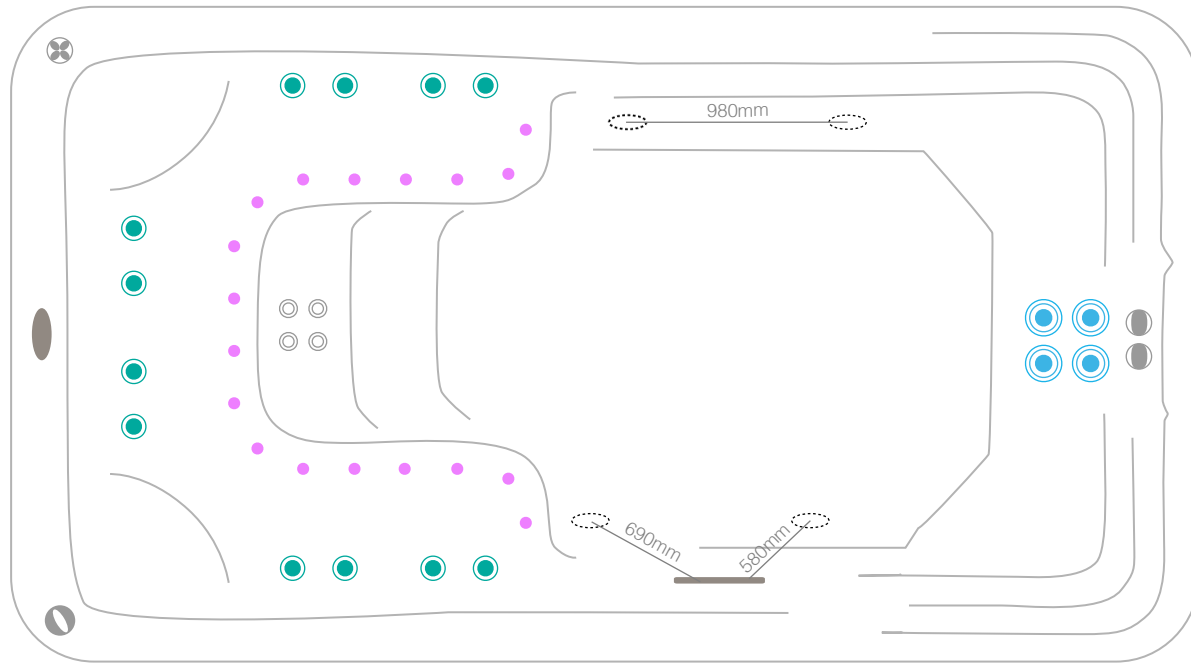

myWatersedge4.0mCLASSIC 34jets

technical specifications : 2021_03
3960 x 2290 x 1320

-  500 series jet
-  400 series jet
-  300 series jet
-  200 series jet
-  volcano jet
-  7" cohuna jet
-  swim jet
-  neck jet
-  air massage jet
-  large divertor control
-  small on/off control
-  air control
-  aromatherapy canister
-  touchpad control
-  filter box
-  safety suction
-  water return jet
-  water spout

Sapphire Spas comply with Australian Standard AS1926.3-2010

myWatersedge4.0mCLASSIC 34jets

technical specifications : 2021_03
3960 x 2290 x 1320