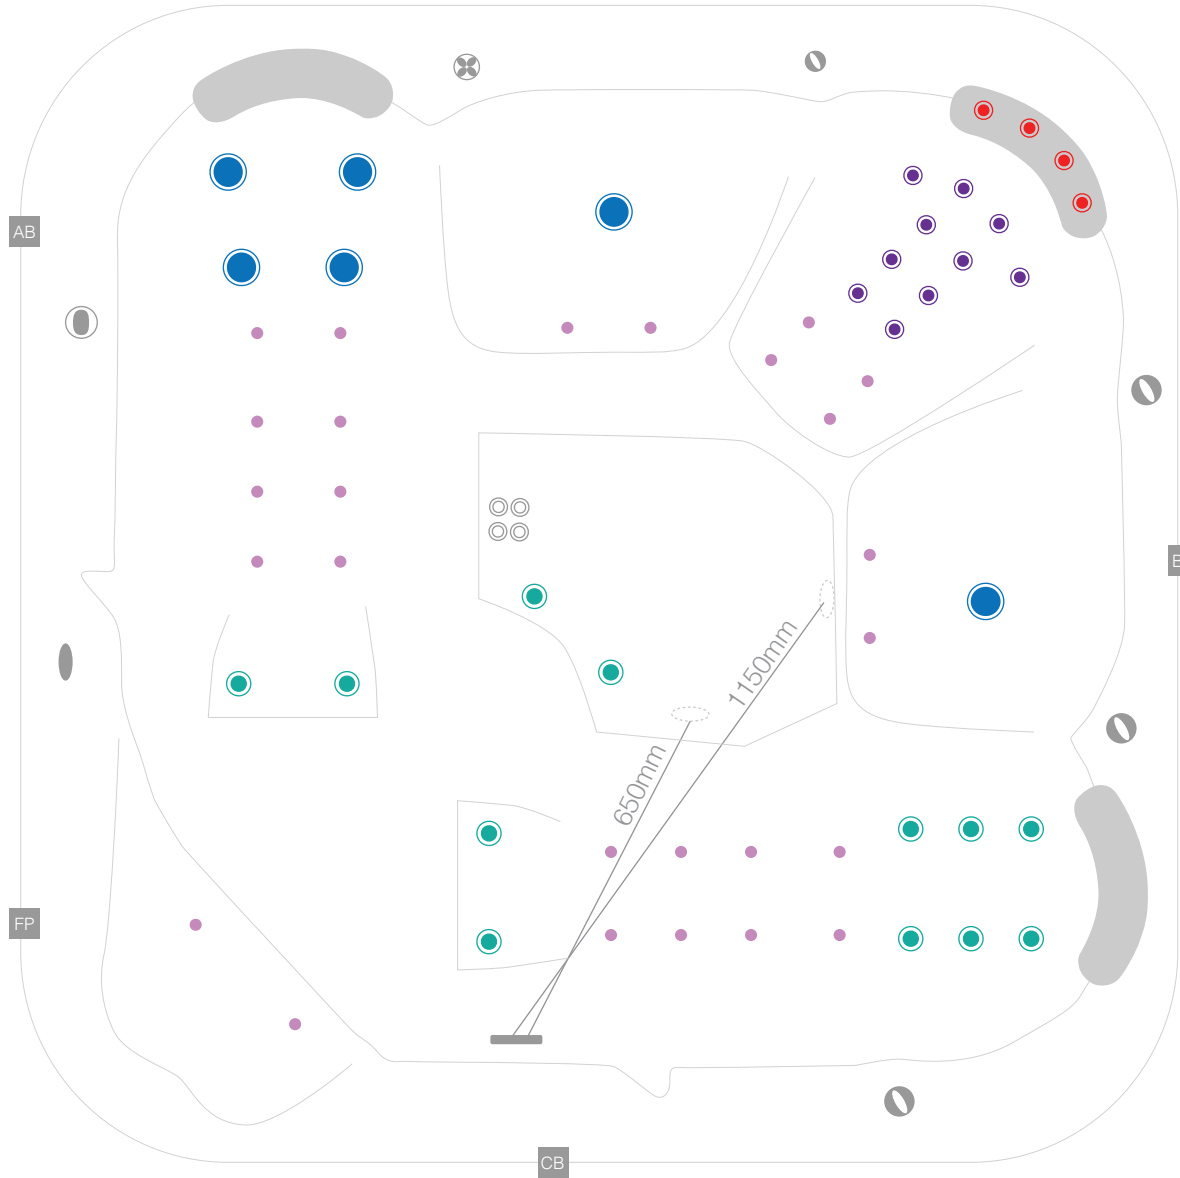

myLuxury58STANDARD+

technical specifications : 2020_01
2300 x 2300 x 890

JETS & TOPSIDE CONTROLS

- 500 series jet
- 400 series jet
- 300 series jet
- 200 series jet
- volcano jet
- 7" cohuna jet
- swim jet
- neck jet
- air massage jet
- large diverter control
- small on/off control
- air control
- aromatherapy canister
- touchpad control
- filter box
- safety suction
- water return jet
- water spout