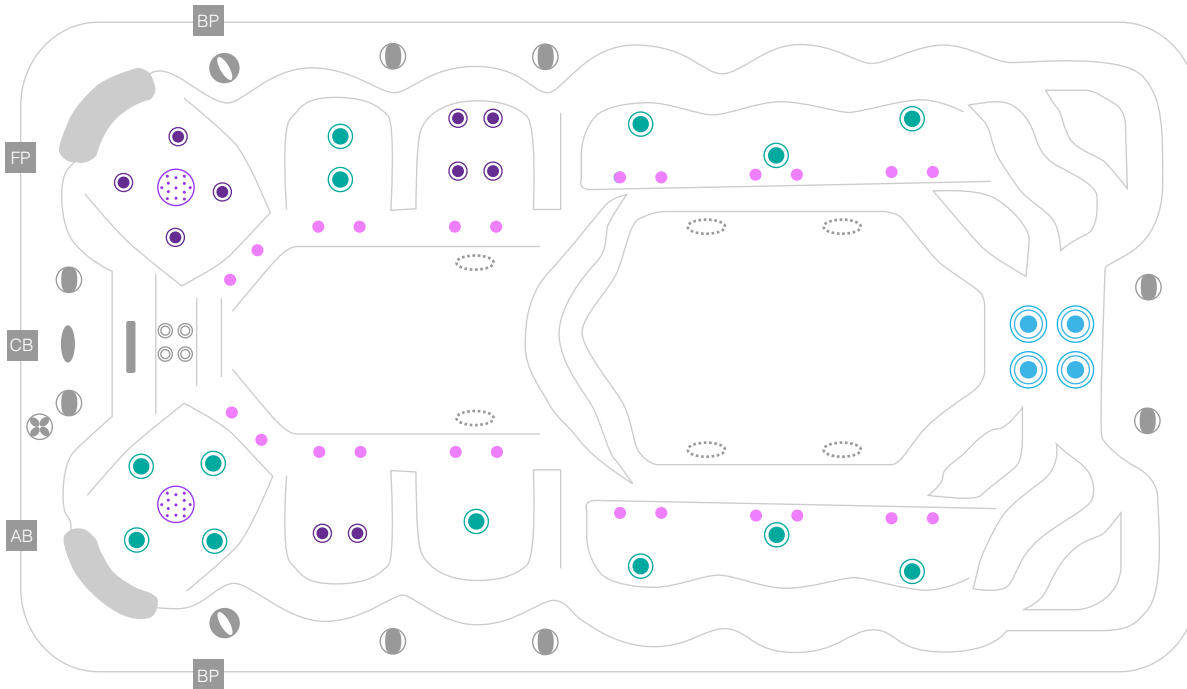

myLapswim53CLASSIC

technical specifications : 2020_01
4450 x 2290 x 1420

JETS & TOPSIDE CONTROLS

-  500 series jet
-  400 series jet
-  300 series jet
-  200 series jet
-  7" cohuna jet
-  swim jet
-  neck jet
-  air massage jet
-  large divertor control
-  small on/off control
-  air control
-  aromatherapy canister
-  touchpad control
-  filter box
-  safety suction
-  water return jet
-  water spout

EQUIPMENT INSTALLED IN CABINET

-  main control box
-  filtration pump
-  hydrojet boost pump
-  air blower
-  drain valve