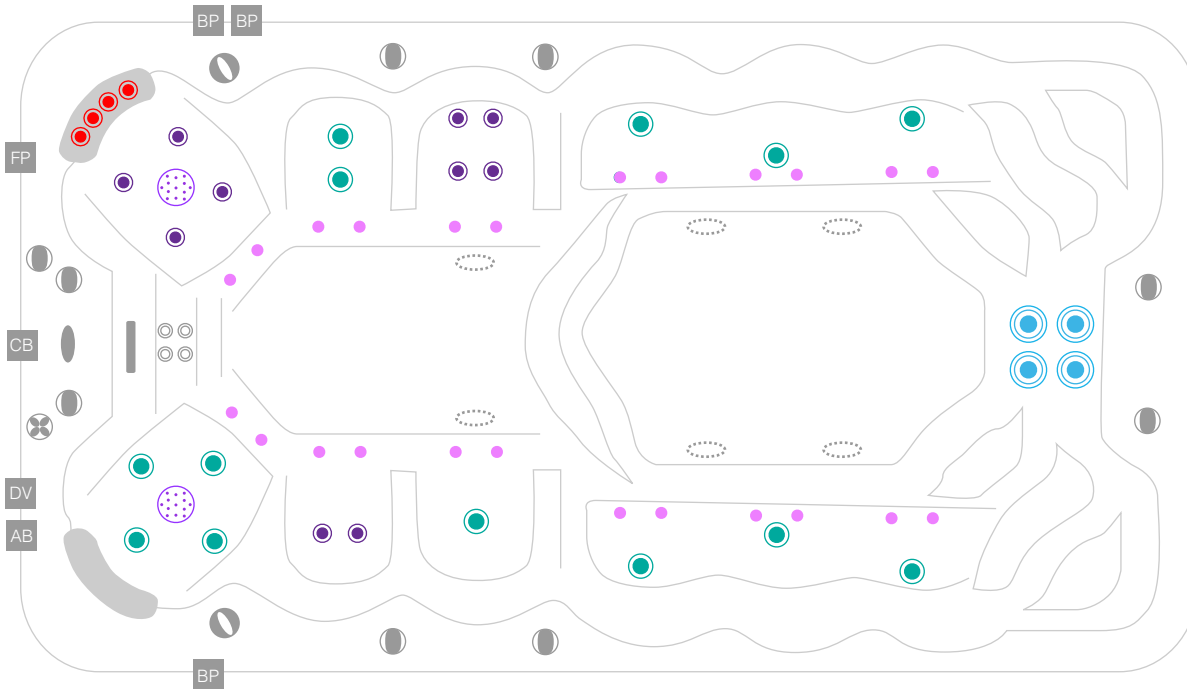

# myLapswim4.5mPREMIUM 57jets

technical specifications : 2021\_01  
4450 x 2290 x 1420

## JETS & TOPSIDE CONTROLS

-  500 series jet
-  400 series jet
-  300 series jet
-  200 series jet
-  7" cohuna jet
-  swim jet
-  neck jet
-  air massage jet
-  large diverter control
-  small on/off control
-  air control
-  aromatherapy canister
-  touchpad control
-  filter box
-  safety suction
-  water return jet
-  water spout