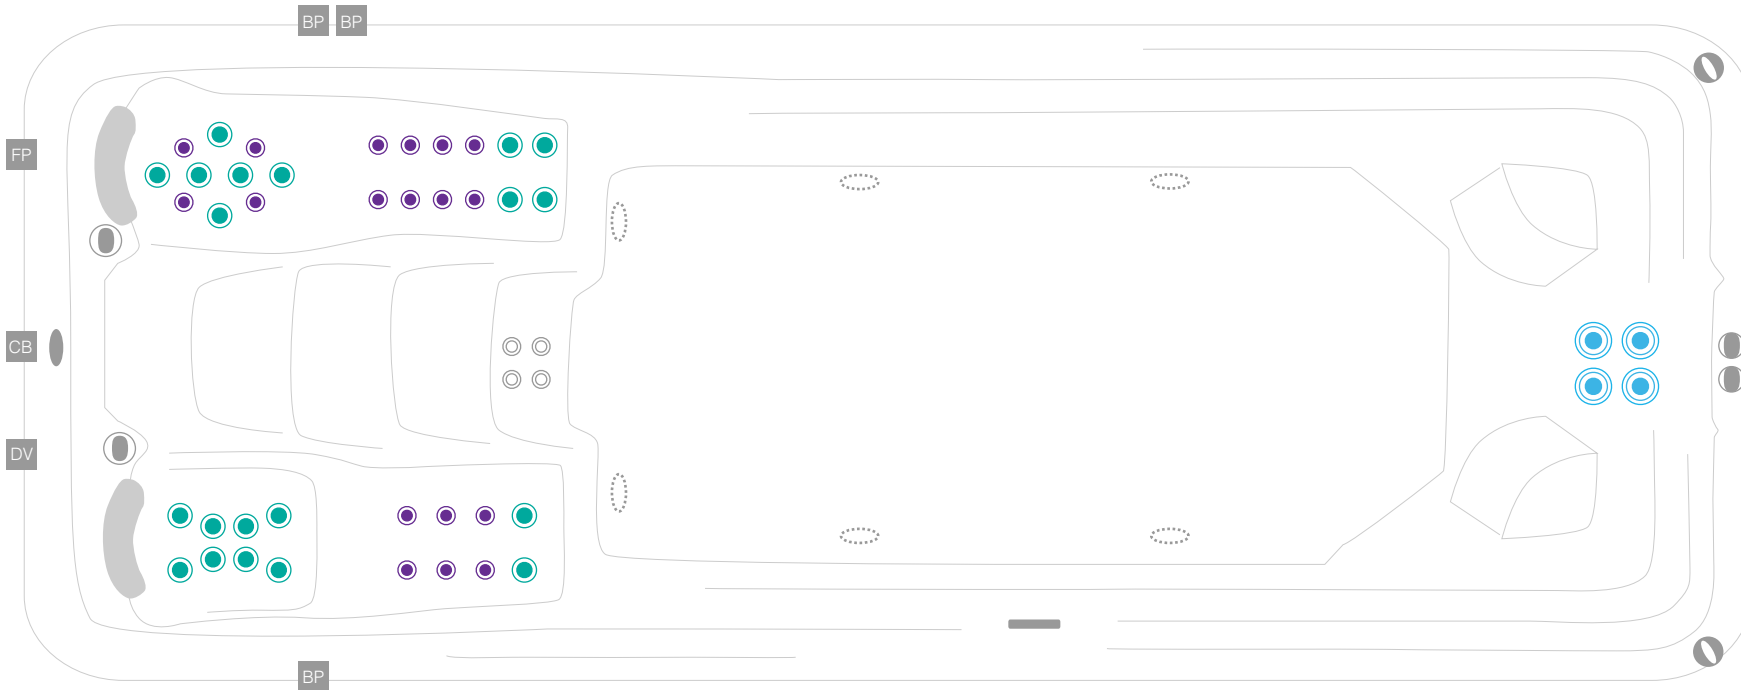

myIndulge6.0mPREMIUM 42jets

technical specifications : 2021_01
4965 x 2290 x 1320

JETS & TOPSIDE CONTROLS

-  500 series jet
-  400 series jet
-  300 series jet
-  200 series jet
-  swim jet
-  neck jet
-  air massage jet
-  large divertor control
-  small on/off control
-  air control
-  aromatherapy canister
-  touchpad control
-  filter box
-  safety suction
-  water return jet
-  water spout

EQUIPMENT INSTALLED IN CABINET

-  main control box
-  filtration pump
-  hydrojet boost pump
-  air blower
-  drain valve