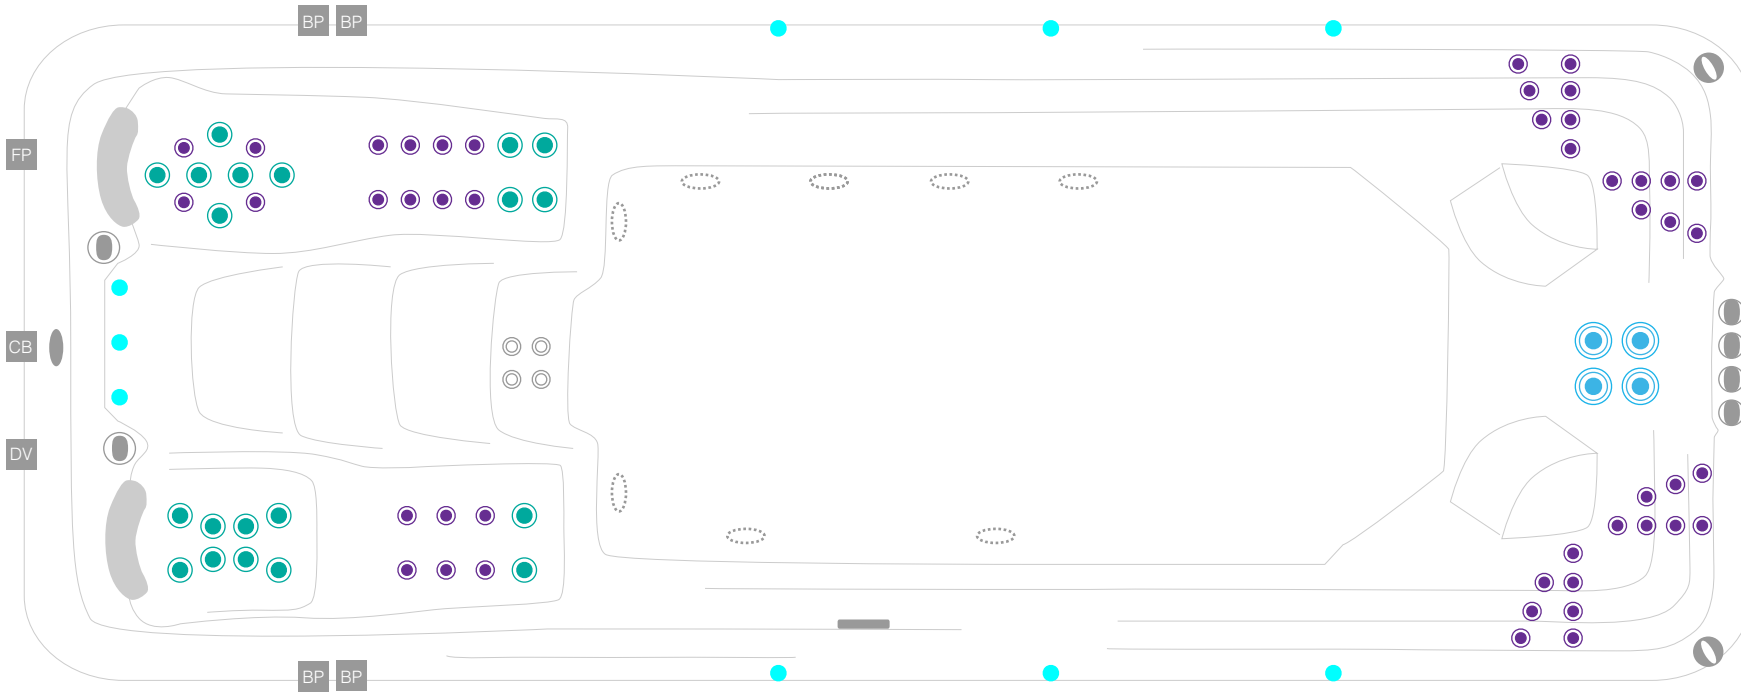

myIndulge6.0mEXTREME 79jets

technical specifications : 2021_01
4965 x 2290 x 1320

JETS & TOPSIDE CONTROLS

-  500 series jet
-  400 series jet
-  300 series jet
-  200 series jet
-  swim jet
-  neck jet
-  air massage jet
-  large diverter control
-  small on/off control
-  air control
-  aromatherapy canister
-  touchpad control
-  filter box
-  safety suction
-  water return jet
-  water spout