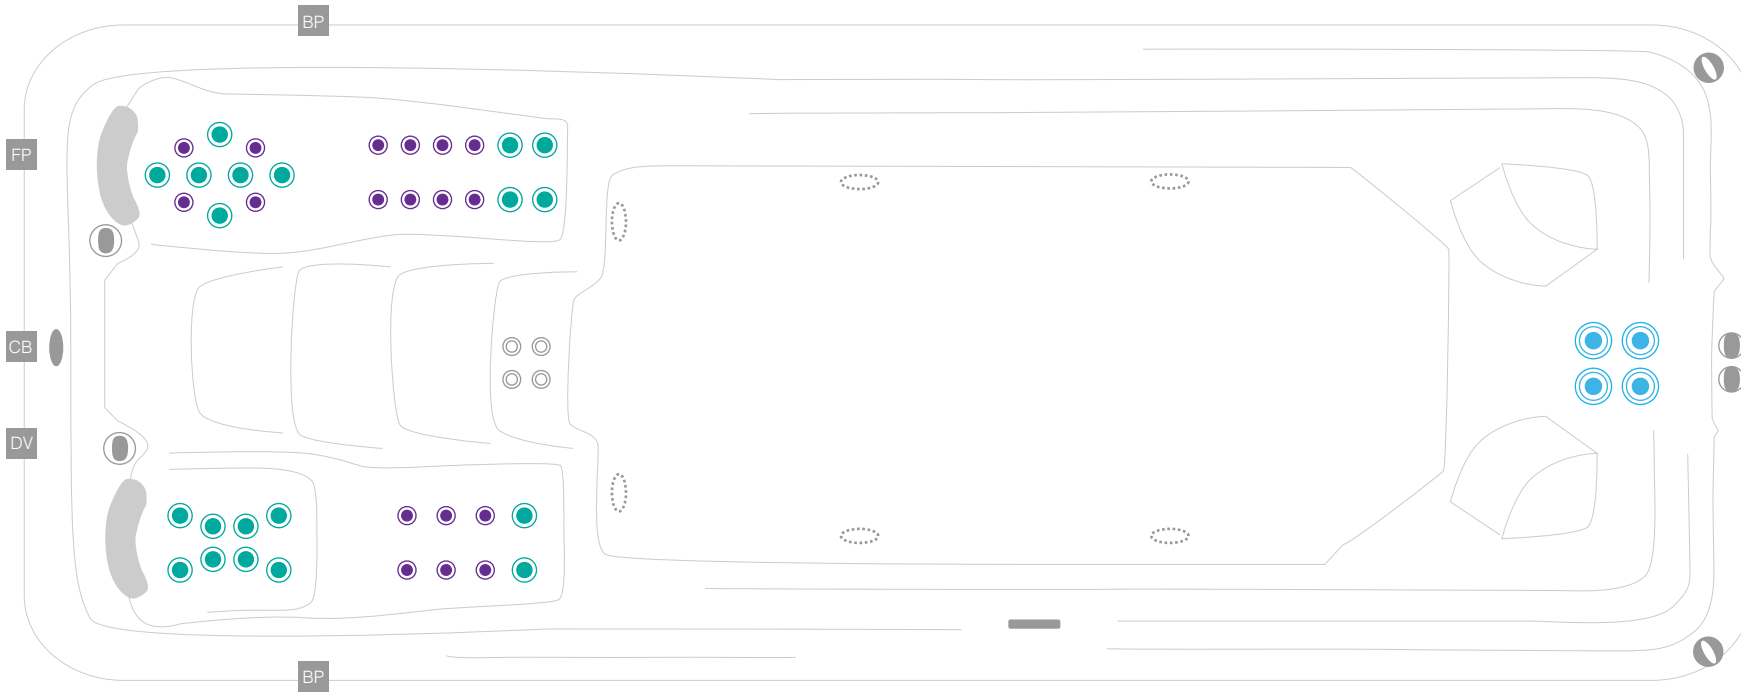

# myIndulge6.0mCLASSIC 42jets

technical specifications : 2021\_01  
4965 x 2290 x 1320

## JETS & TOPSIDE CONTROLS

-  500 series jet
-  400 series jet
-  300 series jet
-  200 series jet
-  swim jet
-  neck jet
-  air massage jet
-  large diverter control
-  small on/off control
-  air control
-  aromatherapy canister
-  touchpad control
-  filter box
-  safety suction
-  water return jet
-  water spout