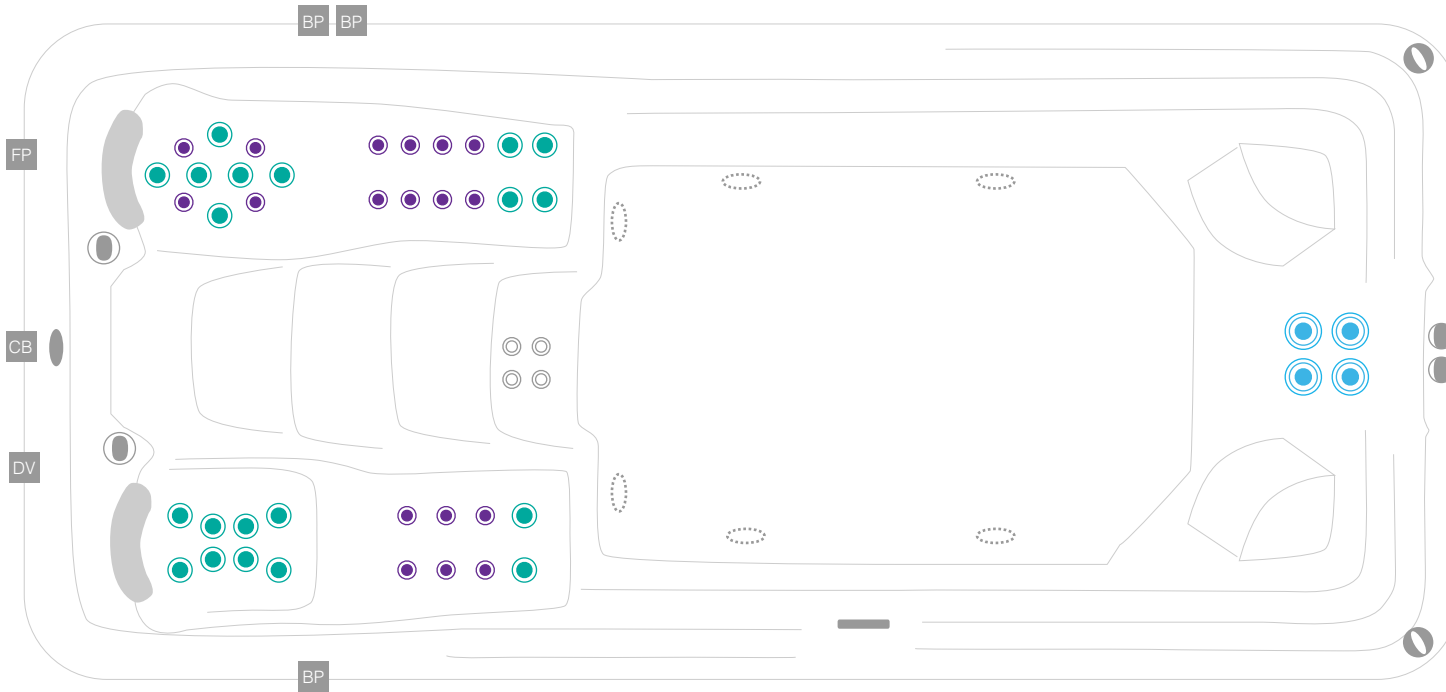

M5Indulge5.0mPREMIUM 42jets

technical specifications : 2021_01
4965 x 2290 x 1320

JETS & TOPSIDE CONTROLS

-  500 series jet
-  400 series jet
-  300 series jet
-  200 series jet
-  swim jet
-  neck jet
-  air massage jet
-  large diverter control
-  small on/off control
-  air control
-  aromatherapy canister
-  touchpad control
-  filter box
-  safety suction
-  water return jet
-  water spout

EQUIPMENT INSTALLED IN CABINET

-  main control box
-  filtration pump
-  hydrojet boost pump
-  air blower
-  drain valve