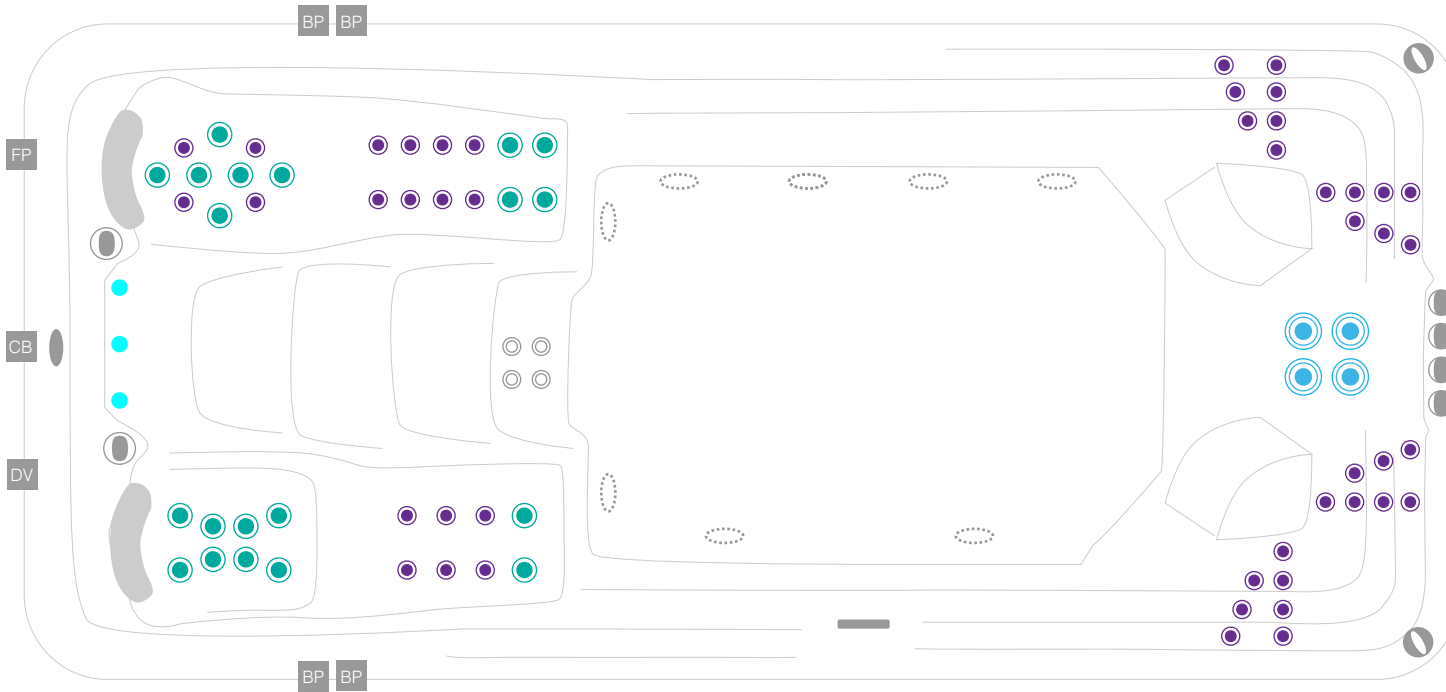

myIndulge5.0mEXTREME 73jets

technical specifications : 2021_01
4965 x 2290 x 1320

JETS & TOPSIDE CONTROLS

-  500 series jet
-  400 series jet
-  300 series jet
-  200 series jet
-  swim jet
-  neck jet
-  air massage jet
-  large diverter control
-  small on/off control
-  air control
-  aromatherapy canister
-  touchpad control
-  filter box
-  safety suction
-  water return jet
-  water spout

EQUIPMENT INSTALLED IN CABINET

-  main control box
-  filtration pump
-  hydrojet boost pump
-  air blower
-  drain valve