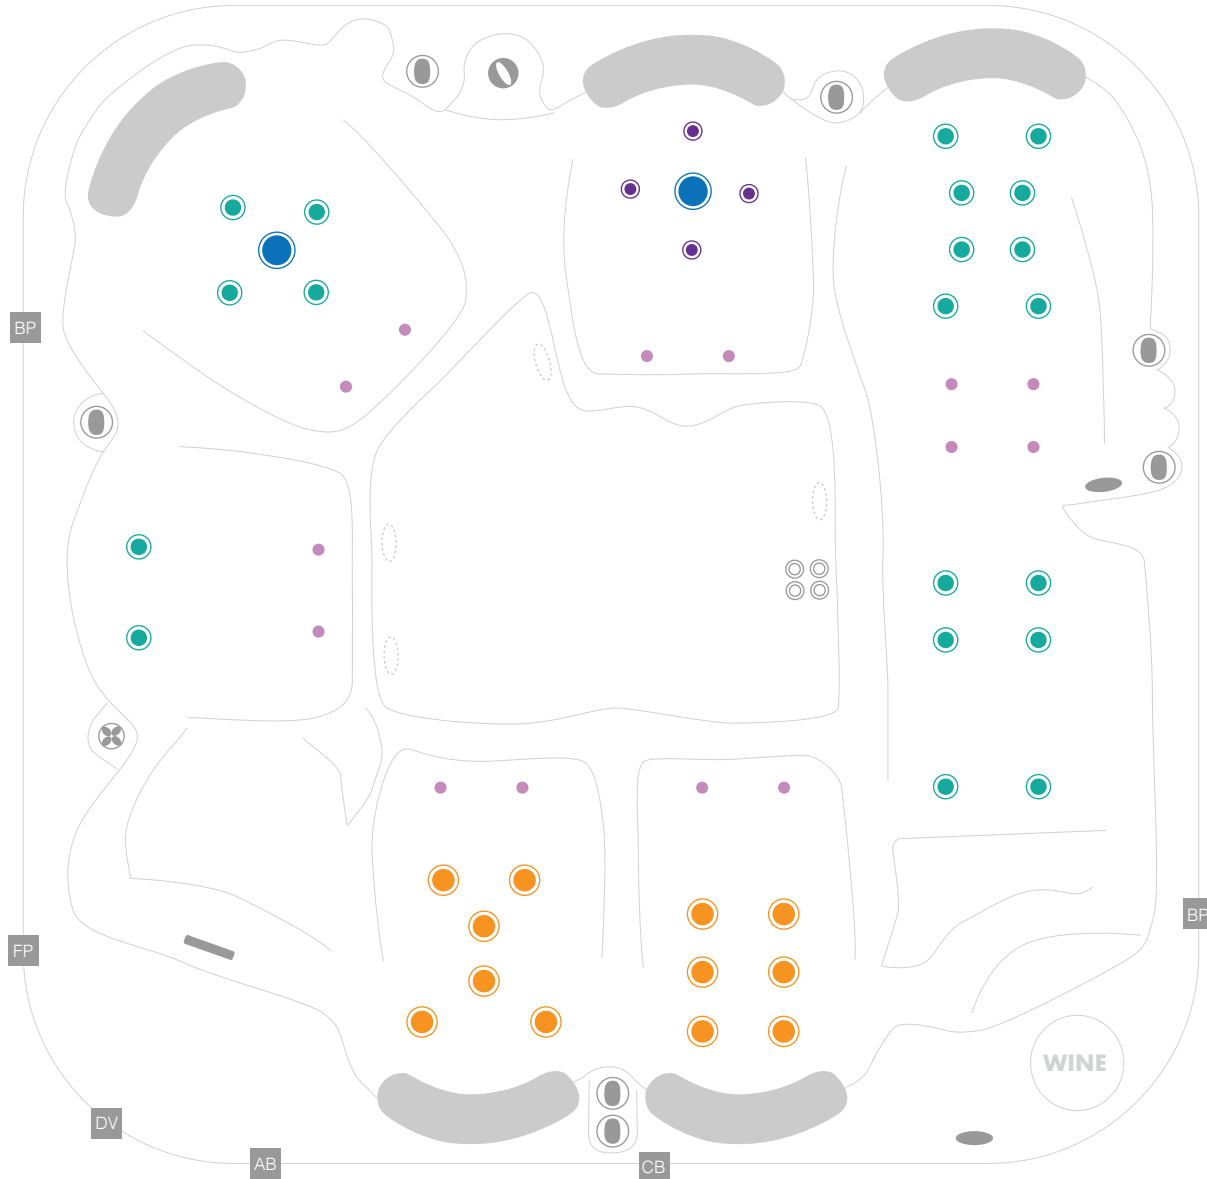

myExtravagance52CLASSIC

technical specifications : 2020_01
2310 x 2310 x 840

JETS & TOPSIDE CONTROLS

- 500 series jet
- 400 series jet
- 300 series jet
- 200 series jet
- volcano jet
- 7" cohuna jet
- swim jet
- neck jet
- air massage jet
- large diverter control
- small on/off control
- air control
- aromatherapy canister
- touchpad control
- filter box
- safety suction
- water return jet
- water spout

EQUIPMENT INSTALLED IN CABINET

- CB main control box
- FP filtration pump
- BP hydrojet boost pump
- v80 varidrive80 pump
- AB air blower
- 2sp 2 speed pump
- DV drain valve

Sapphire Spas comply with Australian Standard AS1926.3-2010