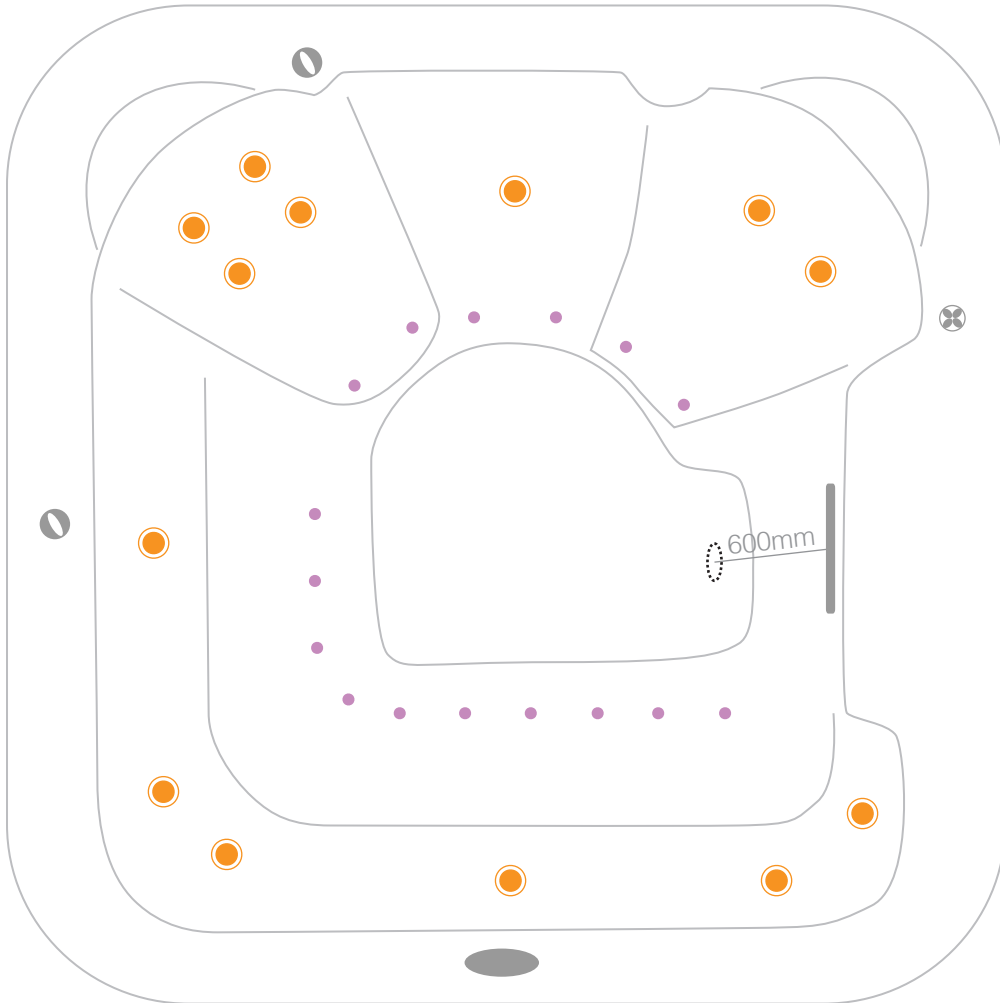

mySplash29STANDARD+

technical specifications : 2025_01
1950 x 1950 x 890

- 400 series jet
- 300 series jet
- 200 series jet
- volcano jet
- 7" cohuna jet
- swim jet
- neck jet
- air massage jet
- large divertor control
- small on/off control
- air control
- aromatherapy canister
- touchpad control
- filter box
- safety suction
- water return jet
- water spout

Sapphire Spas comply with Australian Standard AS1926.3-2010

mySplash29STANDARD+

technical specifications : 2025_01
1950 x 1950 x 890