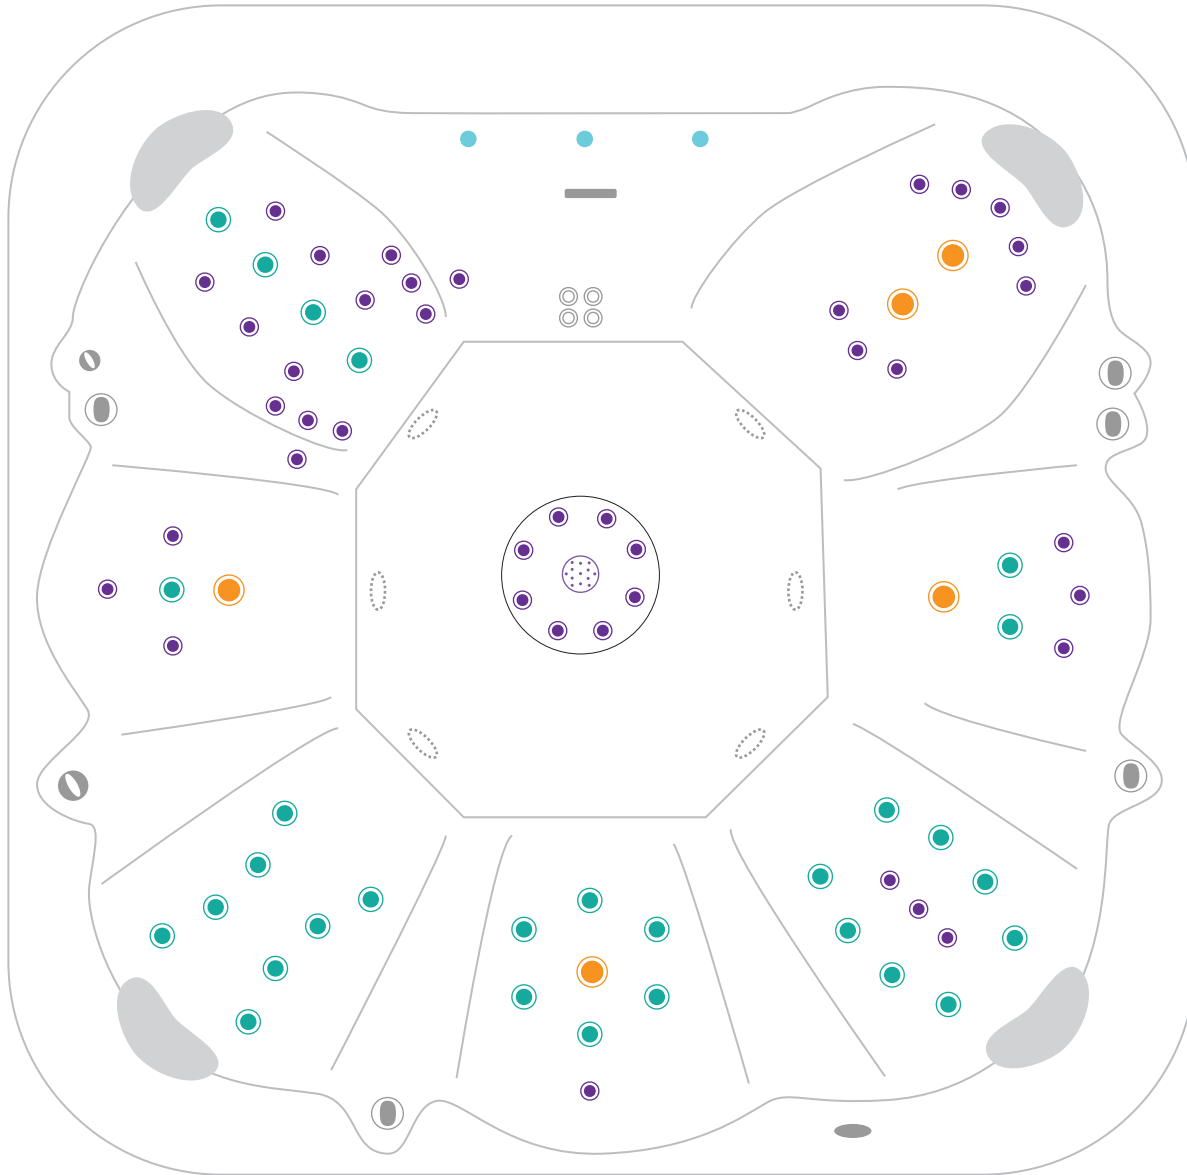

myRetreat78PREMIUM

technical specifications : 2025_01
2340 x 2340 x 1100

- 400 series jet
- 300 series jet
- 200 series jet
- volcano jet
- 7" cohuna jet
- swim jet
- neck jet
- air massage jet
- large diverter control
- small on/off control
- air control
- aromatherapy canister
- touchpad control
- filter box
- safety suction
- water return jet
- water spout

Sapphire Spas comply with Australian Standard AS1926.3-2010

myRetreat78PREMIUM

technical specifications : 2025_01
2340 x 2340 x 1100