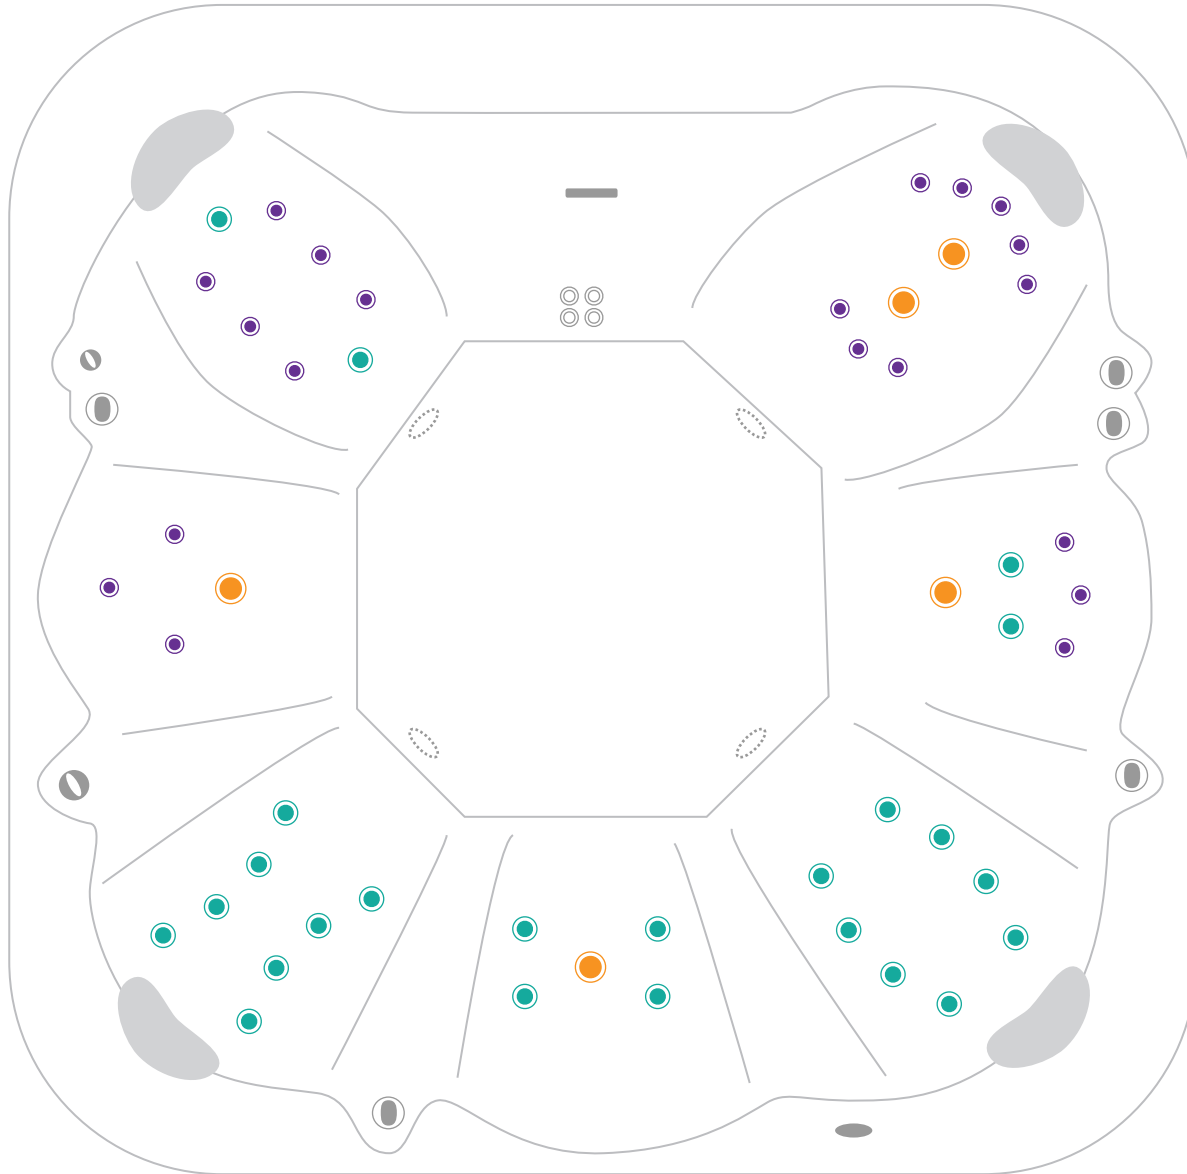

myRetreat58CLASSIC

technical specifications : 2025_01
2340 x 2340 x 1100

- 400 series jet
- 300 series jet
- 200 series jet
- volcano jet
- 7" cohuna jet
- swim jet
- neck jet
- air massage jet
- large diverter control
- small on/off control
- air control
- aromatherapy canister
- touchpad control
- filter box
- safety suction
- water return jet
- water spout

myRetreat58CLASSIC

technical specifications : 2025_01
2340 x 2340 x 1100