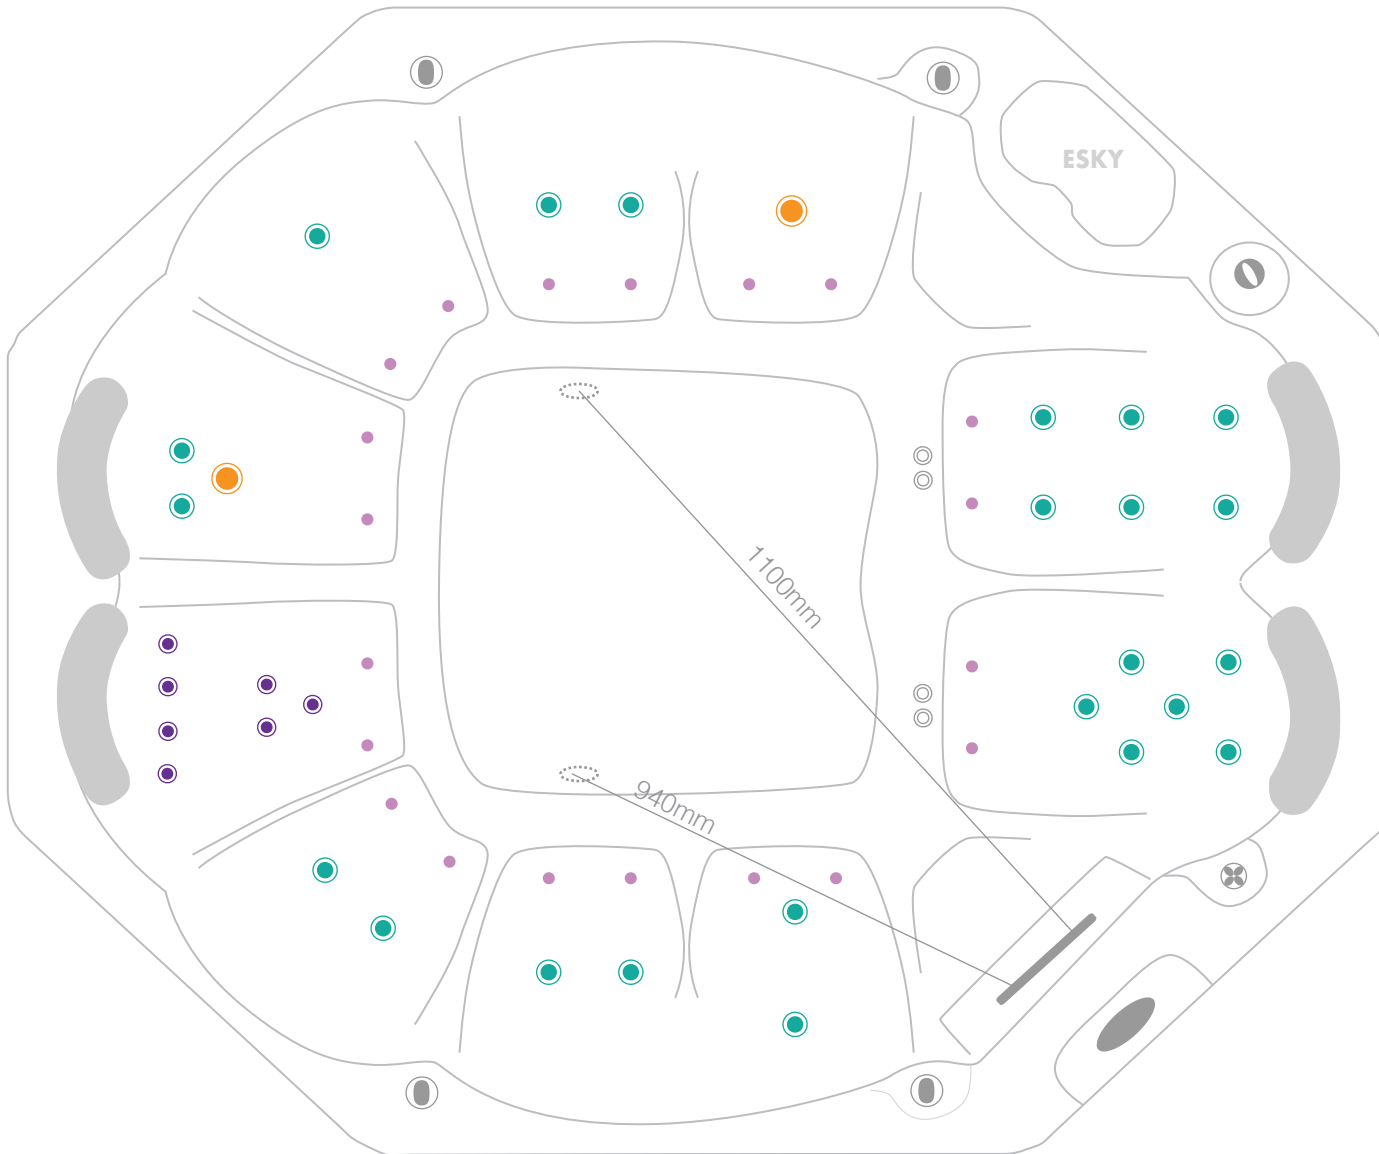

myParty52CLASSIC

technical specifications : 2025_01
2750 x 2265 x 900

-  400 series jet
-  300 series jet
-  200 series jet
-  volcano jet
-  7" cohuna jet
-  swim jet
-  neck jet
-  air massage jet
-  large diverter control
-  small on/off control
-  air control
-  aromatherapy canister
-  touchpad control
-  filter box
-  safety suction
-  water return jet
-  water spout

Sapphire Spas comply with Australian Standard AS1926.3-2010

myParty52CLASSIC

technical specifications : 2025_01
2750 x 2265 x 900