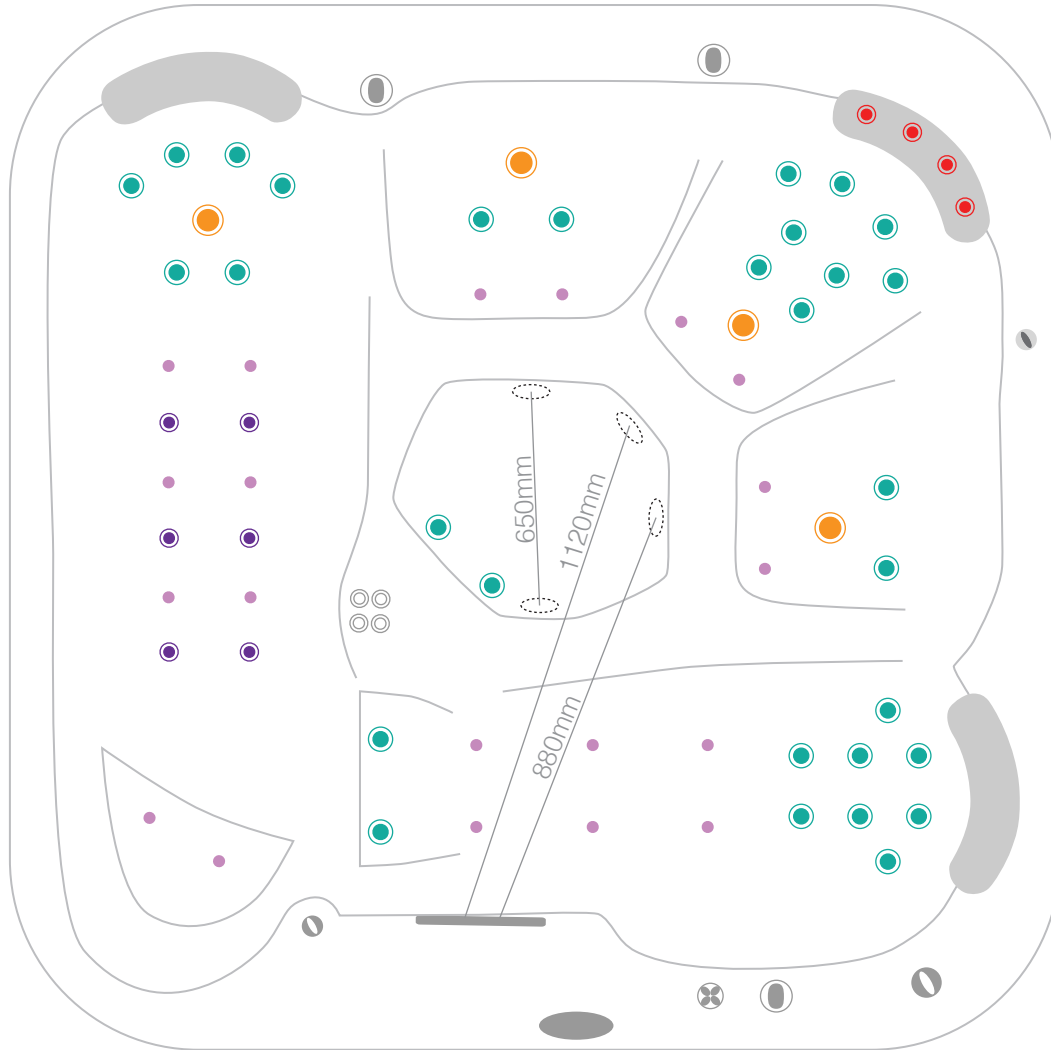

# myObsession64PREMIUM

technical specifications : 2025\_01  
2085 x 2085 x 890

- 400 series jet
- 300 series jet
- 200 series jet
- volcano jet
- 7" cohuna jet
- swim jet
- neck jet
- air massage jet
- large divertor control
- small on/off control
- air control
- aromatherapy canister
- touchpad control
- filter box
- safety suction
- water return jet
- water spout

# myObsession64PREMIUM

technical specifications : 2025\_01  
2085 x 2085 x 890