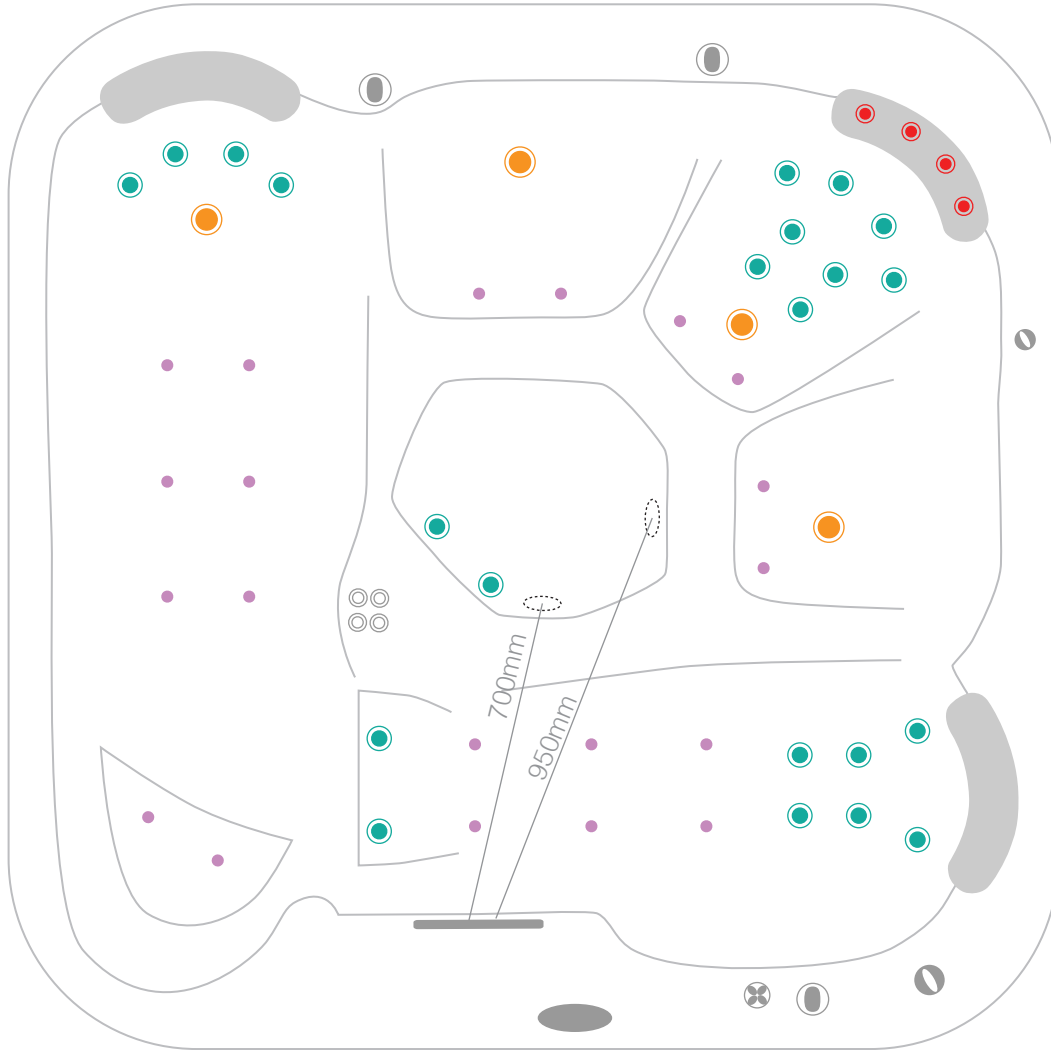

# myObsession50CLASSIC

technical specifications : 2025\_01  
2085 x 2085 x 890

Sapphire Spas comply with Australian Standard AS1926.3-2010

# myObsession50CLASSIC

technical specifications : 2025\_01  
5980 x 2290 x 1320