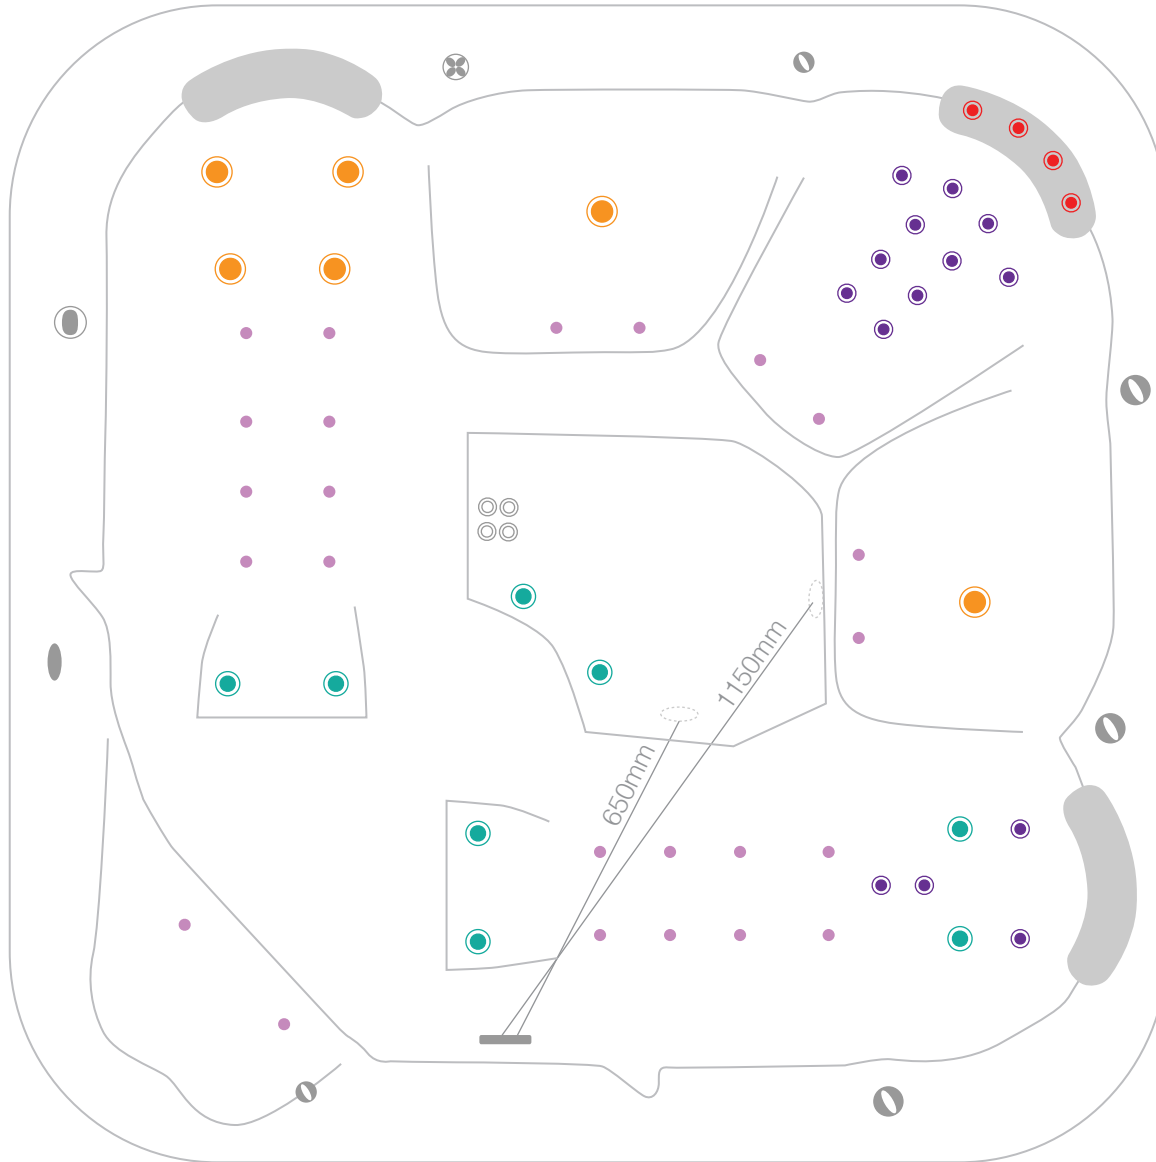

# myLuxury54STANDARD+

technical specifications : 2025\_01  
2300 x 2300 x 890

Sapphire Spas comply with Australian Standard AS1926.3-2010

# myLuxury54STANDARD+

technical specifications : 2025\_01  
2300 x 2300 x 890