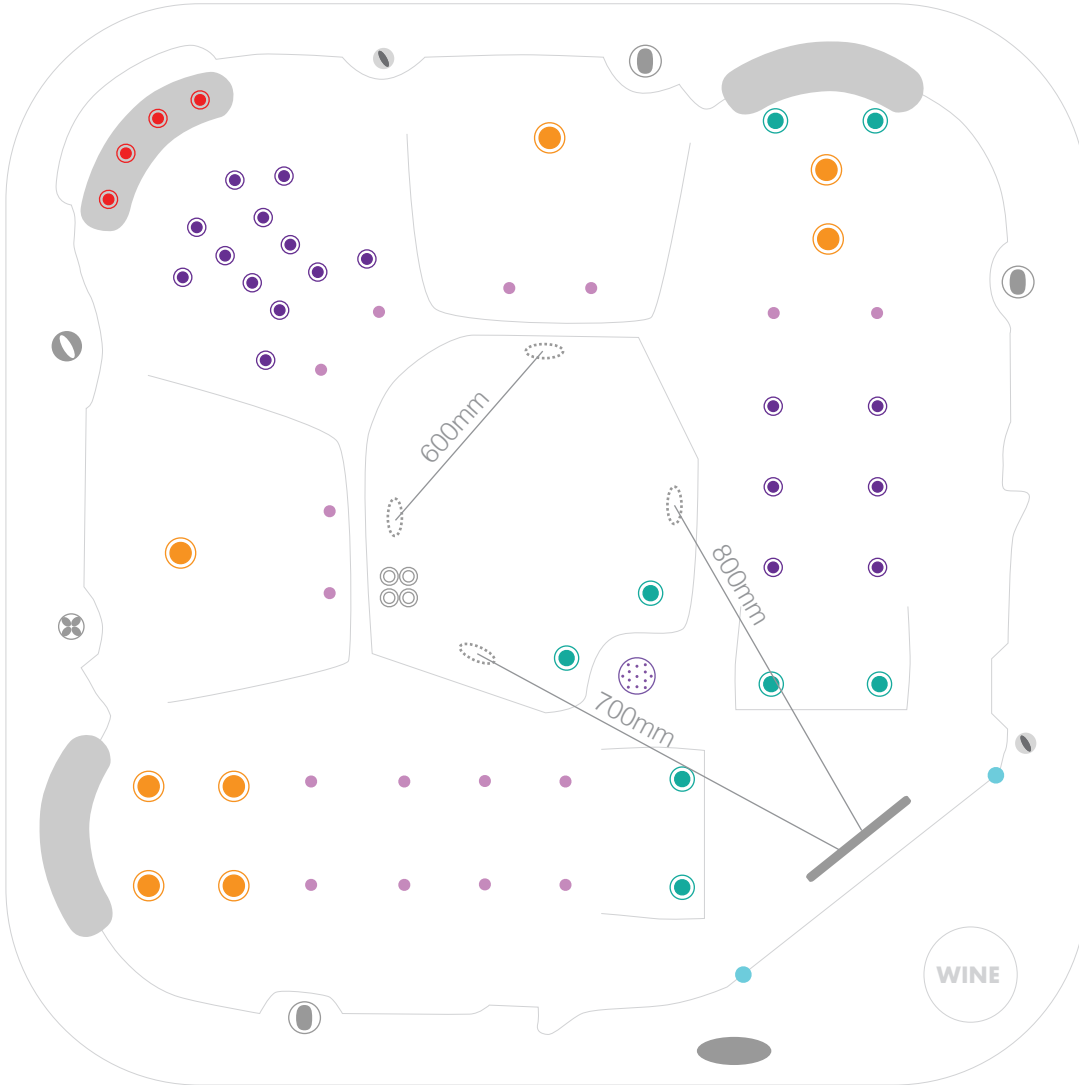

myHome57PREMIUM

technical specifications : 2025_01
2150 x 2150 x 890

- 400 series jet
- 300 series jet
- 200 series jet
- volcano jet
- 7" cohuna jet
- swim jet
- neck jet
- air massage jet
- large divertor control
- small on/off control
- air control
- aromatherapy canister
- touchpad control
- filter box
- safety suction
- water return jet
- water spout

Sapphire Spas comply with Australian Standard AS1926.3-2010

myHome57PREMIUM

technical specifications : 2025_01
2150 x 2150 x 890