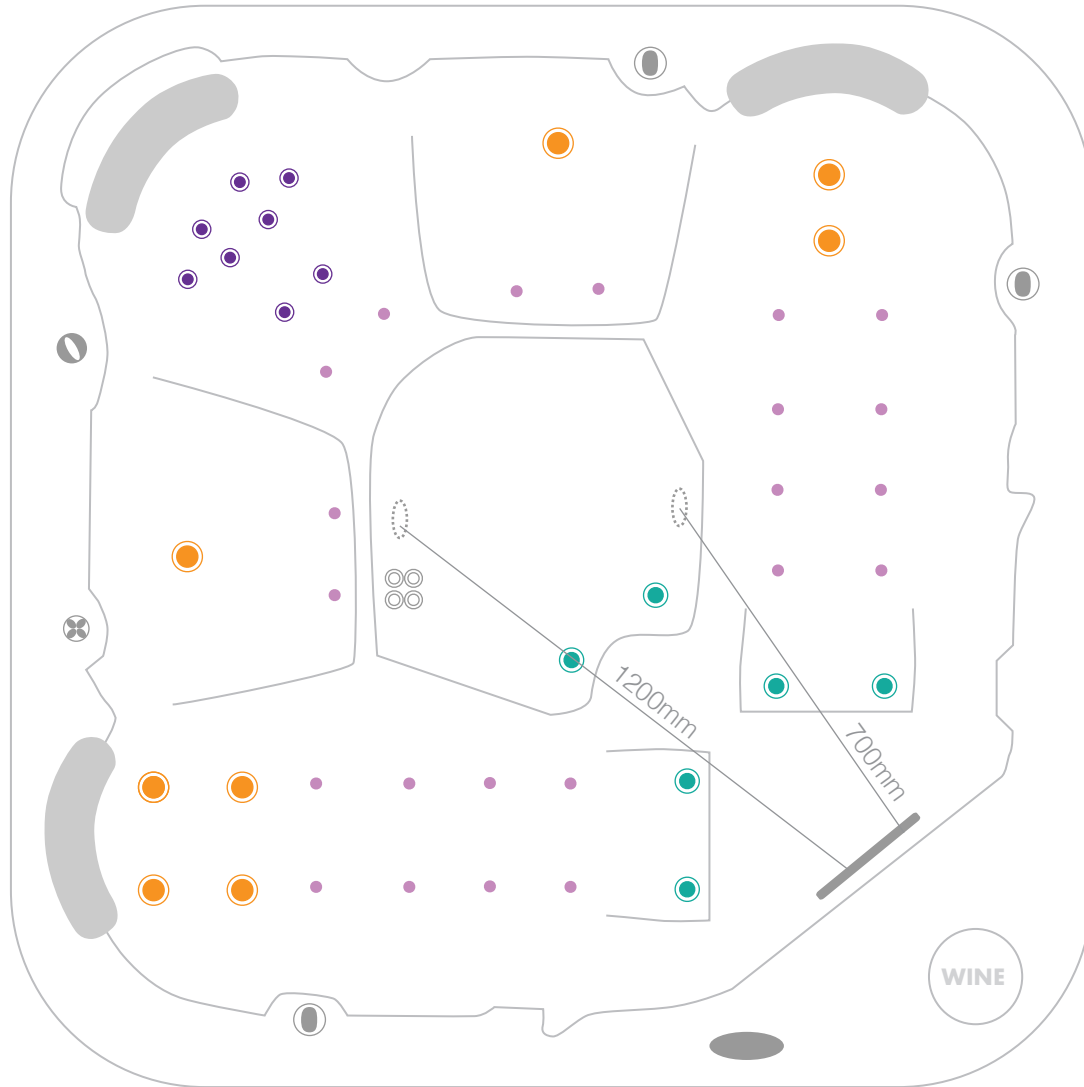

# myHome44CLASSIC

technical specifications : 2025\_01  
2150 x 2150 x 890

Sapphire Spas comply with Australian Standard AS1926.3-2010

# myHome44CLASSIC

technical specifications : 2025\_01  
2150 x 2150 x 890