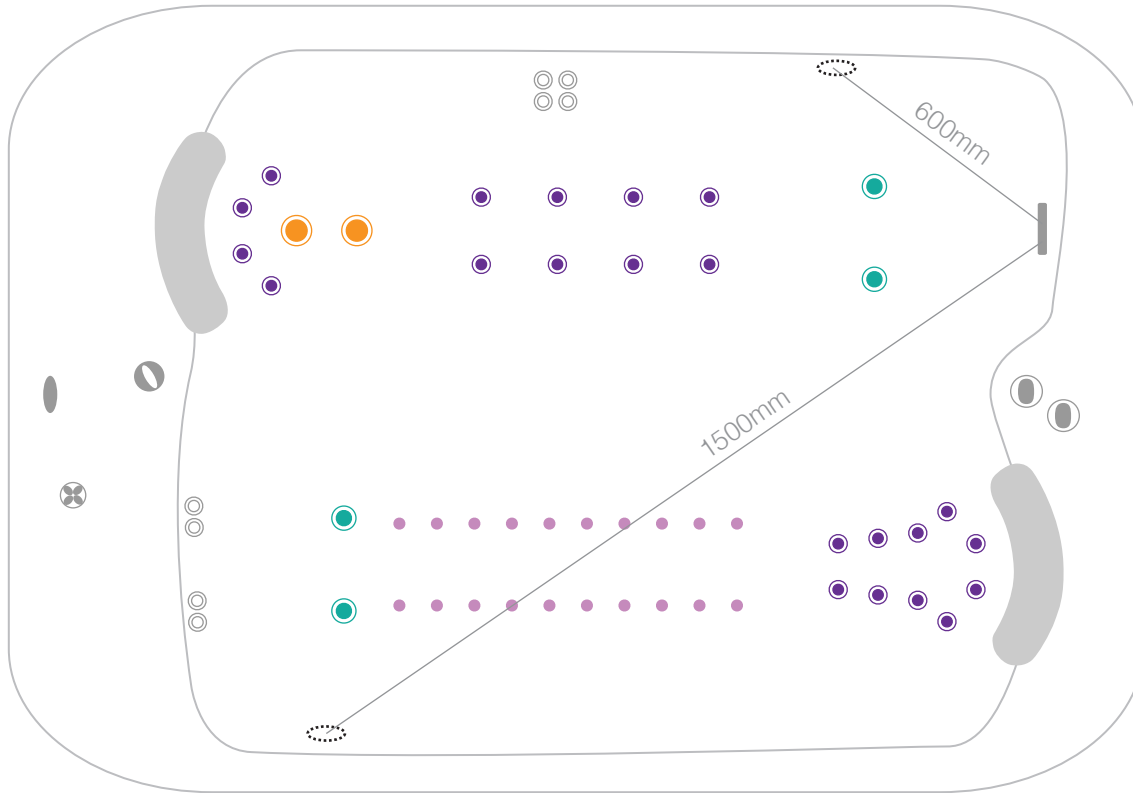

myGetaway48STANDARD+

technical specifications : 2025_01
2250 x 1560 x 790

-  400 series jet
-  300 series jet
-  200 series jet
-  volcano jet
-  7" cohuna jet
-  swim jet
-  neck jet
-  air massage jet
-  large divertor control
-  small on/off control
-  air control
-  aromatherapy canister
-  touchpad control
-  filter box
-  safety suction
-  water return jet
-  water spout

myGetaway48STANDARD+

technical specifications : 2025_01
2250 x 1560 x 790

LOCATION FOR PRE-POWER THROUGH SLAB
(please enquire with manufacturer)