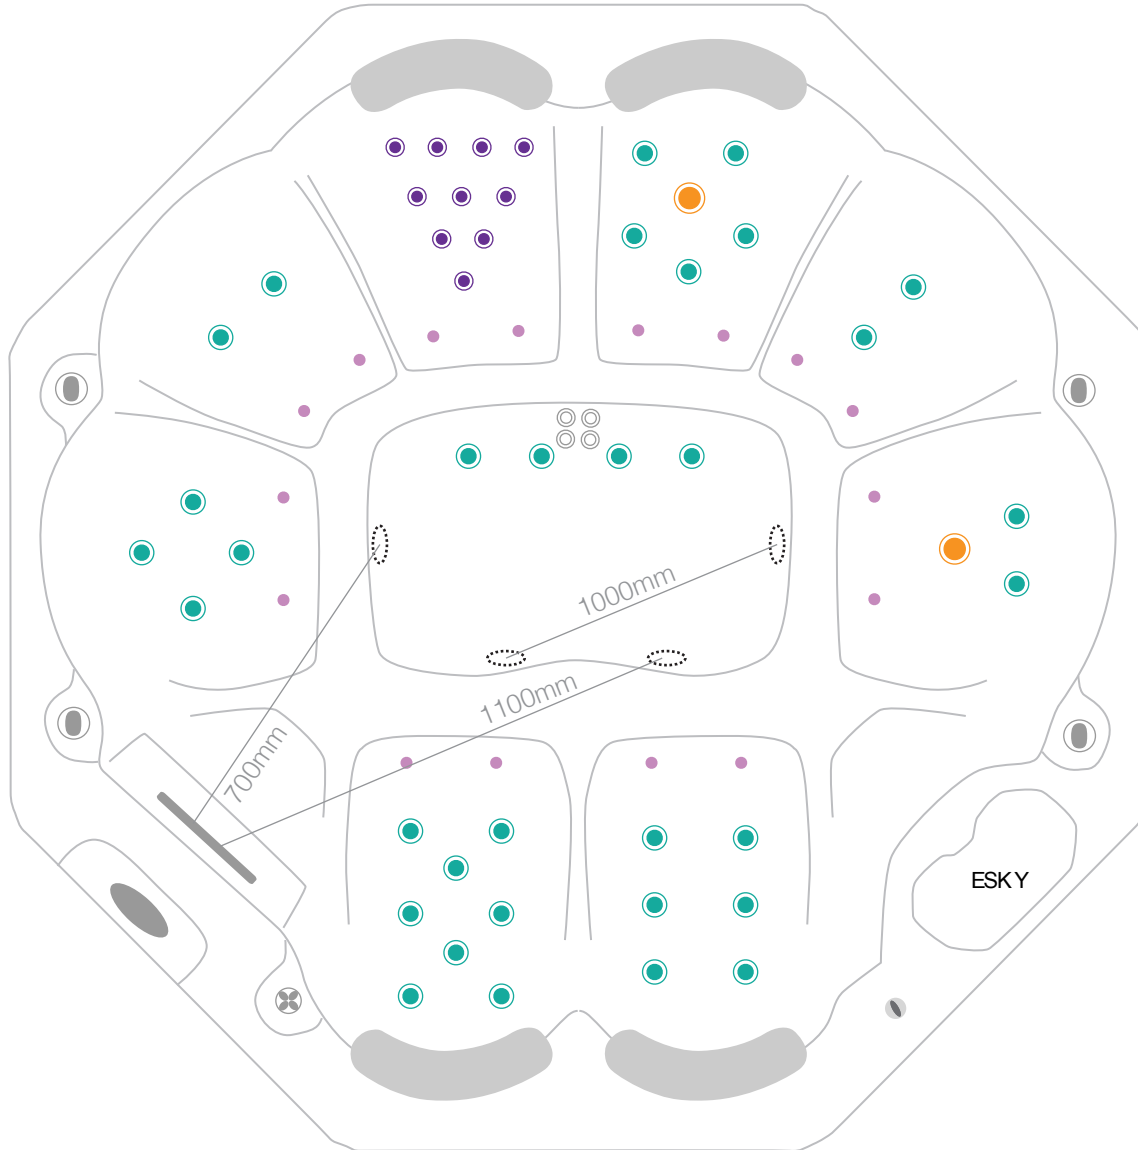

myFriends61PREMIUM

technical specifications : 2025_01
2265 x 2265 x 850

- 400 series jet
- 300 series jet
- 200 series jet
- volcano jet
- 7" cohuna jet
- swim jet
- neck jet
- air massage jet
- large diverter control
- small on/off control
- air control
- aromatherapy canister
- touchpad control
- filter box
- safety suction
- water return jet
- water spout

Sapphire Spas comply with Australian Standard AS1926.3-2010

myFriends61PREMIUM

technical specifications : 2025_01

2265 x 2265 x 850

Sapphire Spas comply with Australian Standard AS1926.3-2010