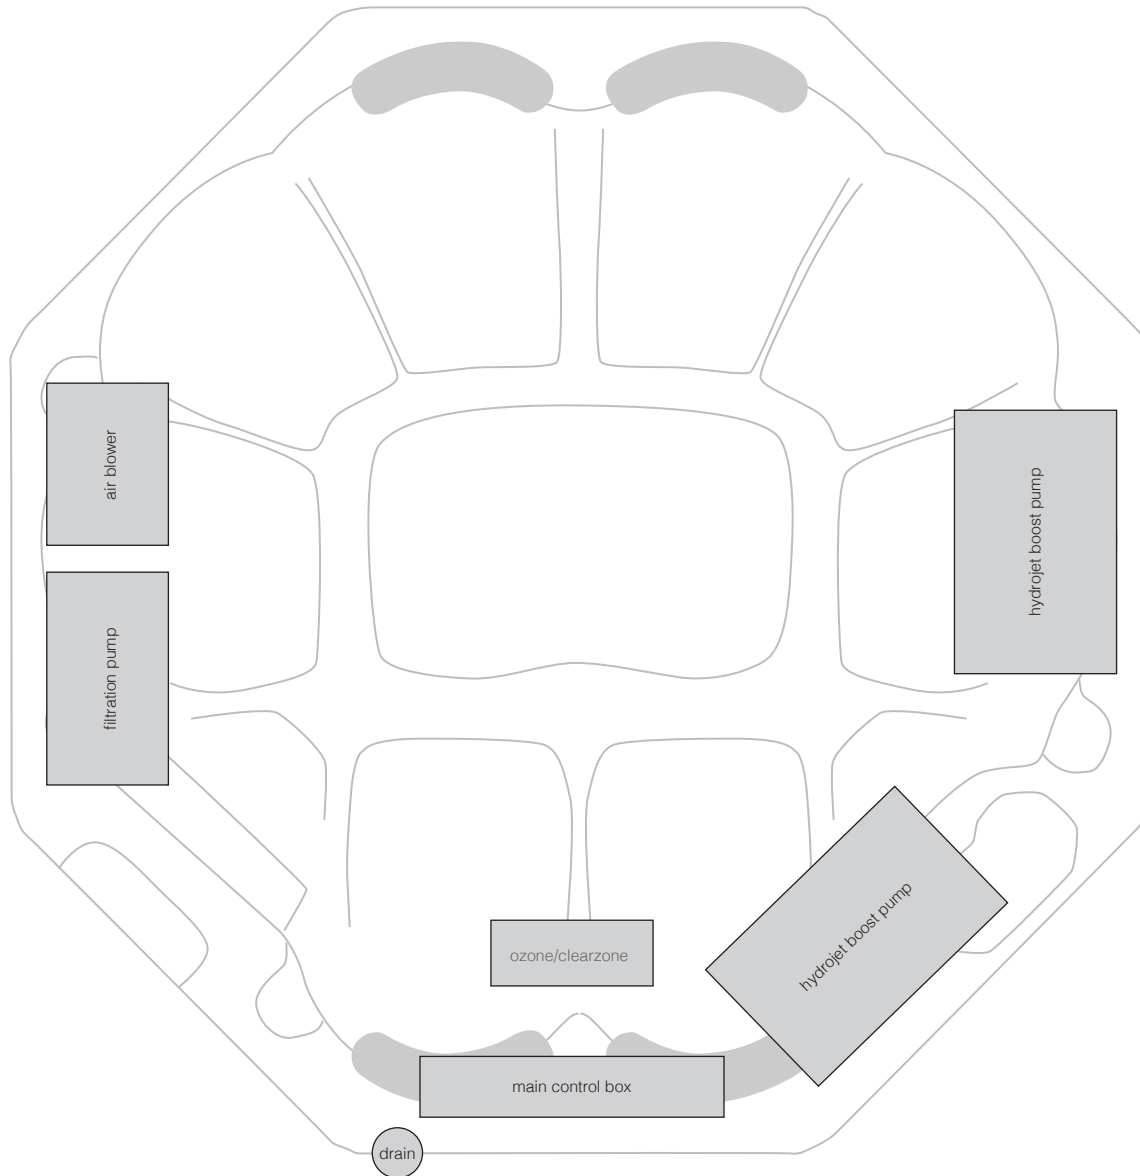

myFriends61PREMIUM

technical specifications : 2025_01
2265 x 2265 x 850

- 400 series jet
- 300 series jet
- 200 series jet
- volcano jet
- 7" cohuna jet
- swim jet
- neck jet
- air massage jet
- large diverter control
- small on/off control
- air control
- aromatherapy canister
- touchpad control
- filter box
- safety suction
- water return jet
- water spout

Sapphire Spas comply with Australian Standard AS1926.3-2010

myFriends61PREMIUM

technical specifications : 2025_01

2265 x 2265 x 850

Sapphire Spas comply with Australian Standard AS1926.3-2010