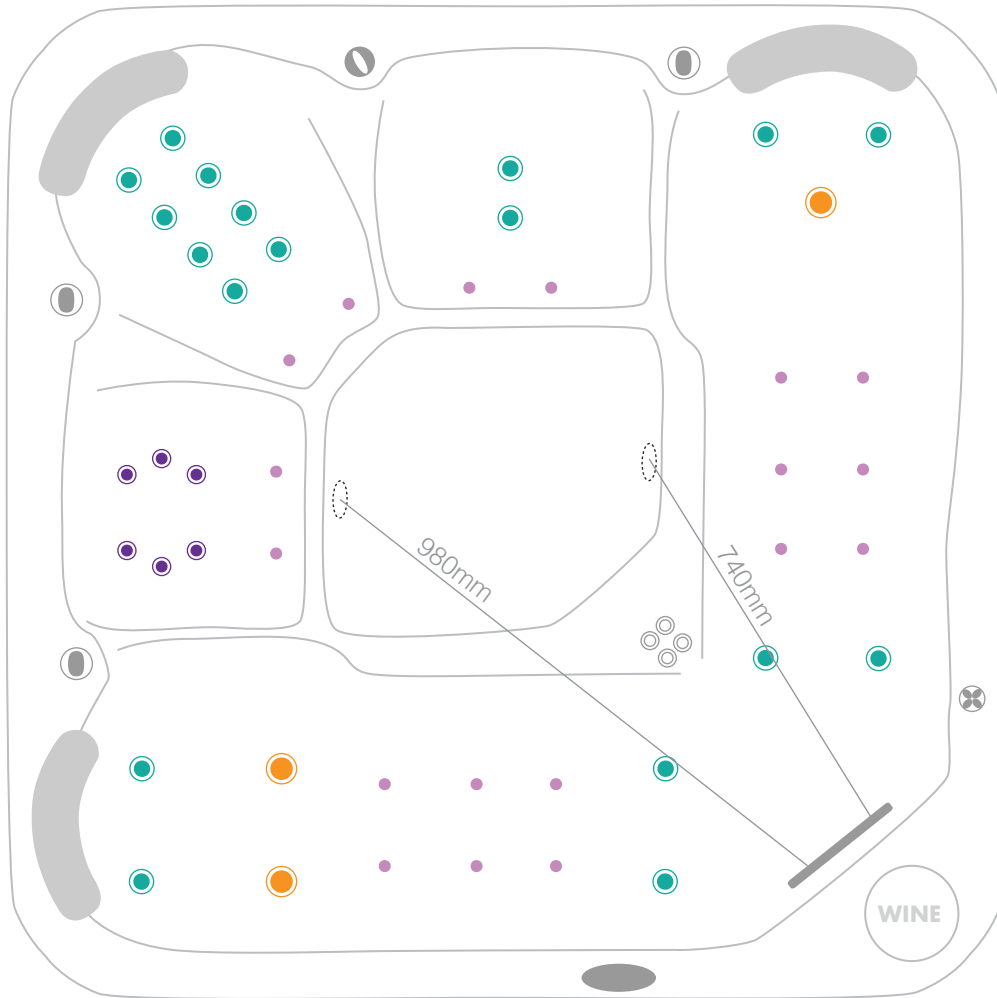

# myFamily45CLASSIC

technical specifications : 2025\_01  
1985 x 1985 x 890

Sapphire Spas comply with Australian Standard AS1926.3-2010

# myFamily45CLASSIC

technical specifications : 2025\_01  
1985 x 1985 x 890