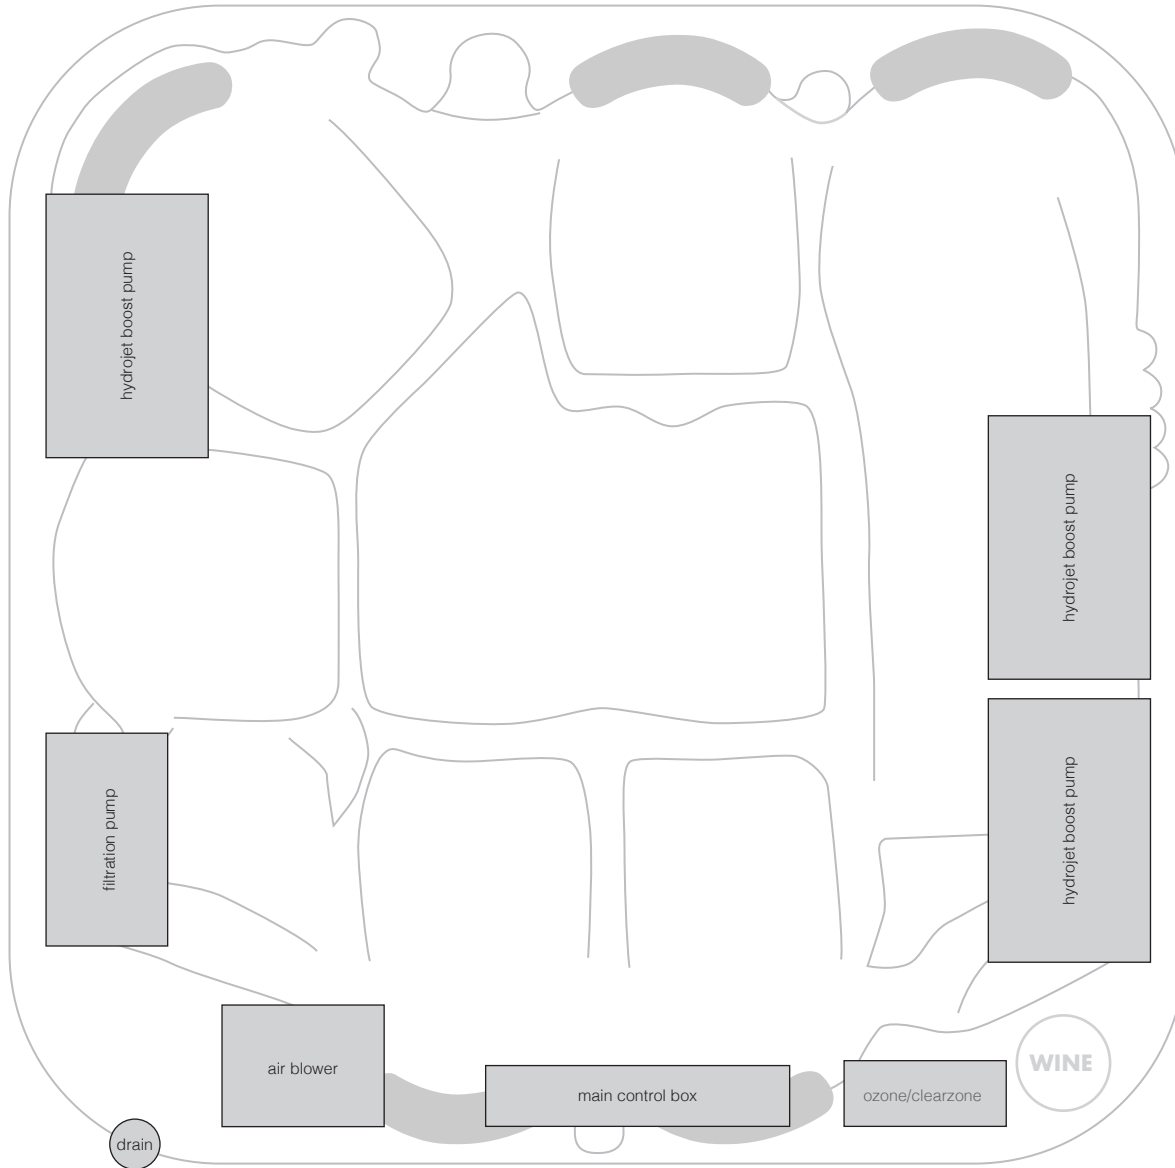

# myExtravagance75PREMIUM

technical specifications : 2025\_01  
2310 x 2310 x 840

Sapphire Spas comply with Australian Standard AS1926.3-2010