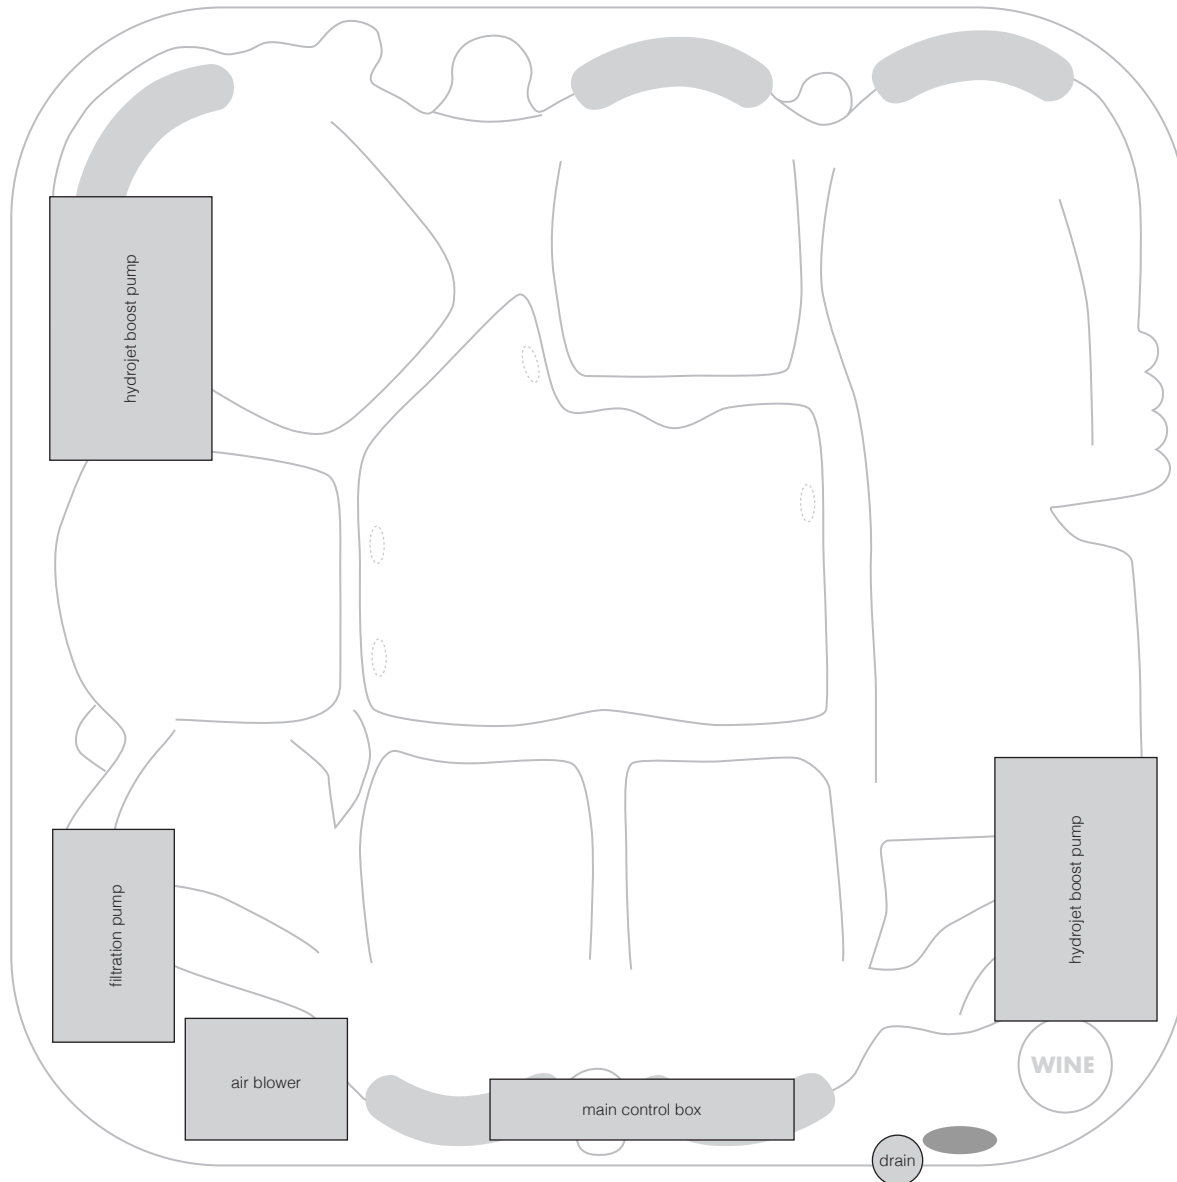

myExtravagance52CLASSIC

technical specifications : 2025_01
2310 x 2310 x 840

Sapphire Spas comply with Australian Standard AS1926.3-2010