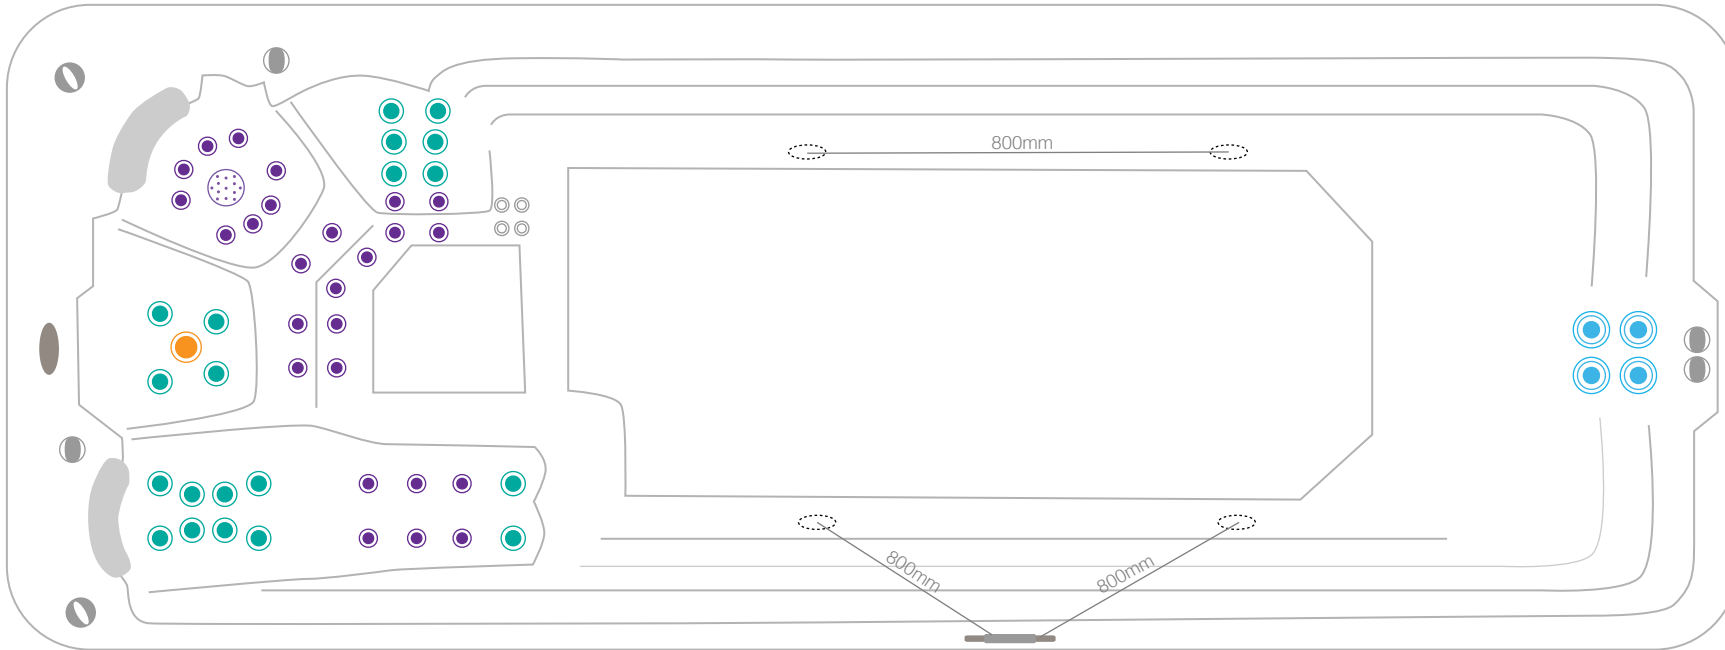

M6Workout6.0mCLASSIC 52jets

technical specifications : 2021_03
5980 x 2290 x 1340

-  500 series jet
-  400 series jet
-  300 series jet
-  200 series jet
-  volcano jet
-  7" cohuna jet
-  swim jet
-  neck jet
-  air massage jet
-  large diverter control
-  small on/off control
-  air control
-  aromatherapy canister
-  touchpad control
-  filter box
-  safety suction
-  water return jet
-  water spout

M6Workout6.0mCLASSIC 52jets

technical specifications : 2021_03
5980 x 2290 x 1320