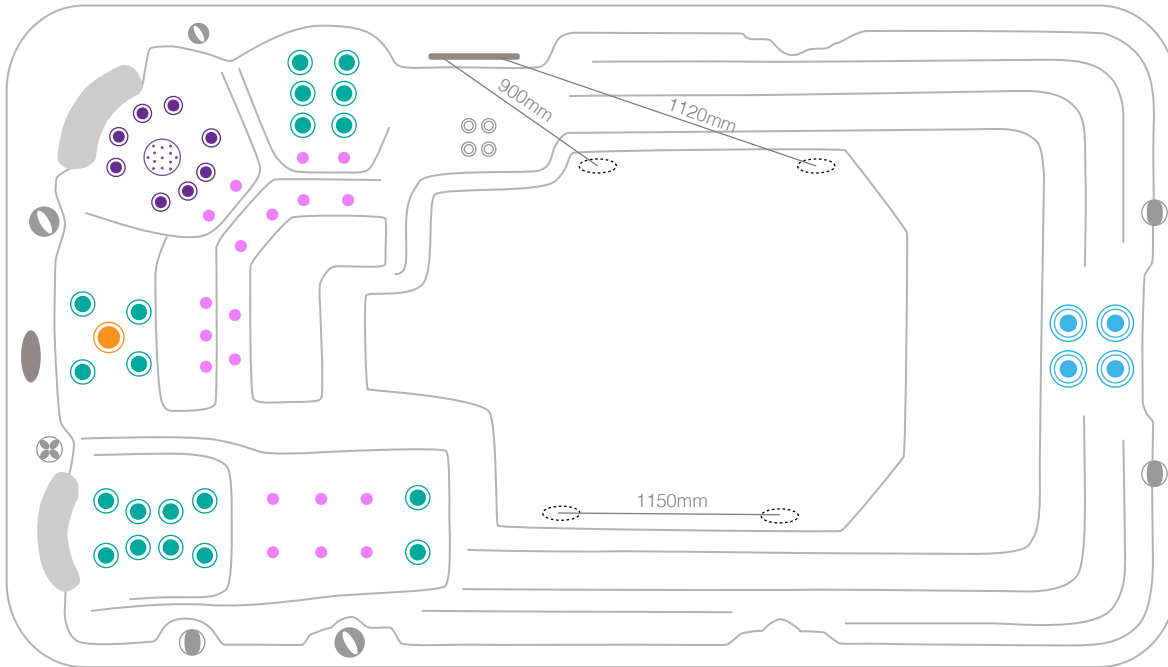

myWorkout4.5mCLASSIC 53jet

technical specifications : 2021_03
4450 x 2290 x 1310

- 500 series jet
- 400 series jet
- 300 series jet
- 200 series jet
- volcano jet
- 7" cohuna jet
- swim jet
- neck jet
- air massage jet
- large divertor control
- small on/off control
- air control
- aromatherapy canister
- touchpad control
- filter box
- safety suction
- water return jet
- water spout

myWorkout4.5mCLASSIC 53jet

technical specifications : 2021_03

4450 x 2290 x 1310