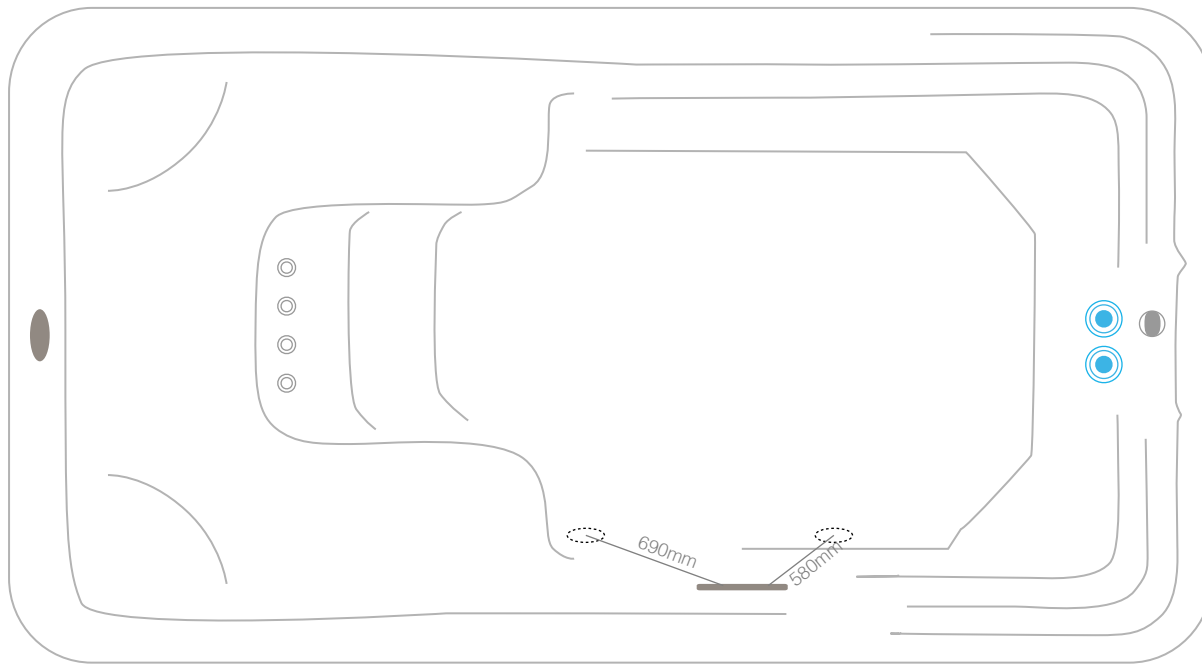

# myWatersedge4.0mPLUNGE 2jets

technical specifications : 2021\_03  
3960 x 2290 x 1320

- 500 series jet
- 400 series jet
- 300 series jet
- 200 series jet
- volcano jet
- 7" cohuna jet
- swim jet
- neck jet
- air massage jet
- large diverter control
- small on/off control
- air control
- aromatherapy canister
- touchpad control
- filter box
- safety suction
- water return jet
- water spout

# myWatersedge4.0mPLUNGE 2jets

technical specifications : 2021\_03  
3960 x 2290 x 1320