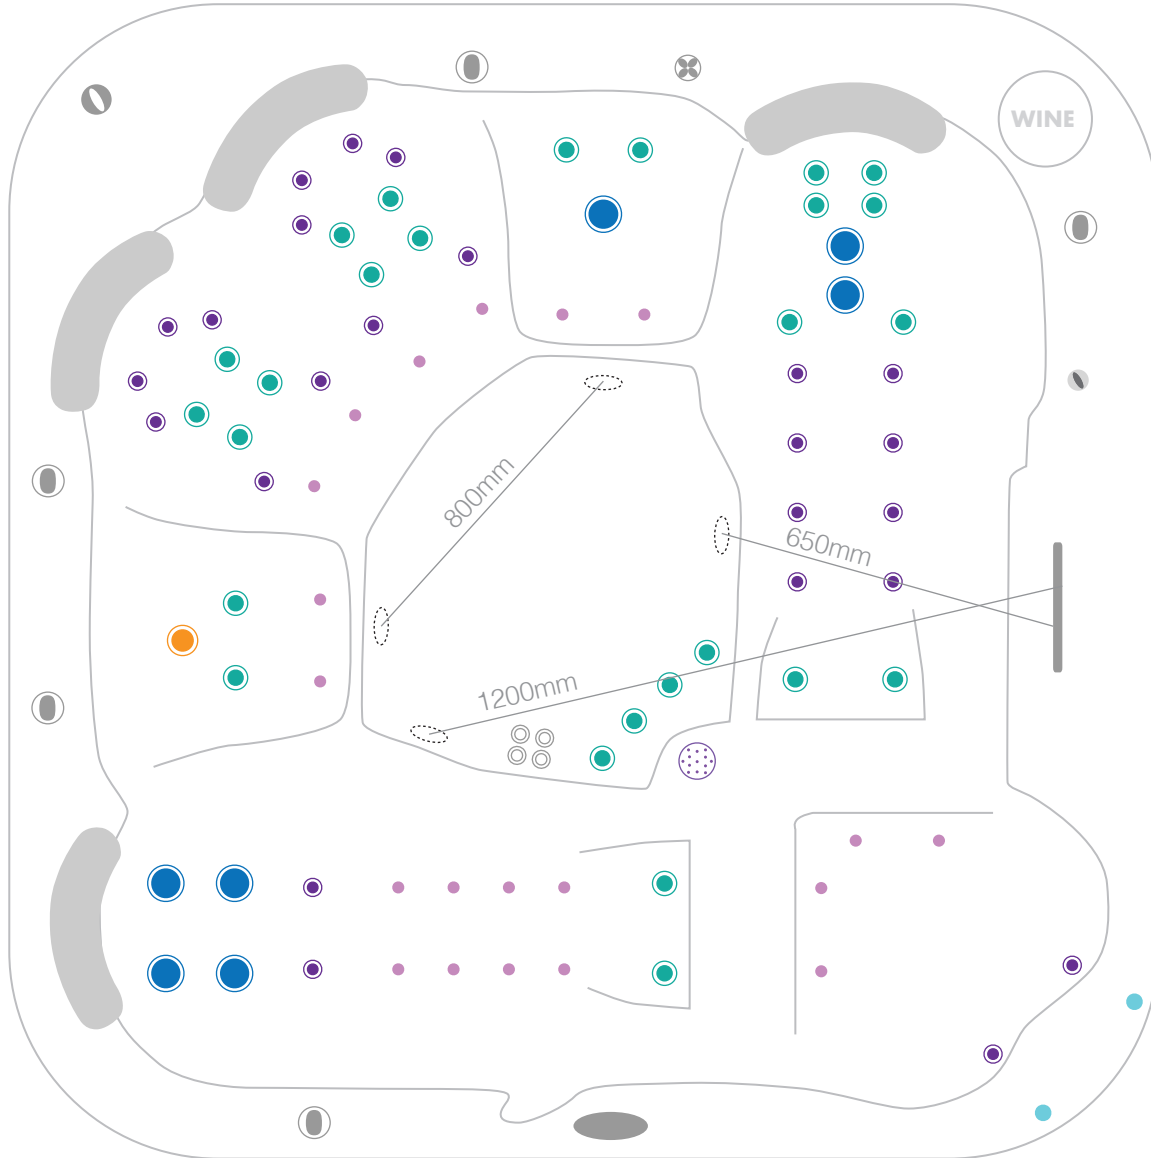

myRelaxation81PREMIUM

technical specifications : 2021_03
2320 x 2320 x 890

- 500 series jet
- 400 series jet
- 300 series jet
- 200 series jet
- volcano jet
- 7" cohuna jet
- swim jet
- neck jet
- air massage jet
- large divertor control
- small on/off control
- air control
- aromatherapy canister
- touchpad control
- filter box
- safety suction
- water return jet
- water spout

Sapphire Spas comply with Australian Standard AS1926.3-2010

myRelaxation81PREMIUM

technical specifications : 2021_03

2320 x 2320 x 890