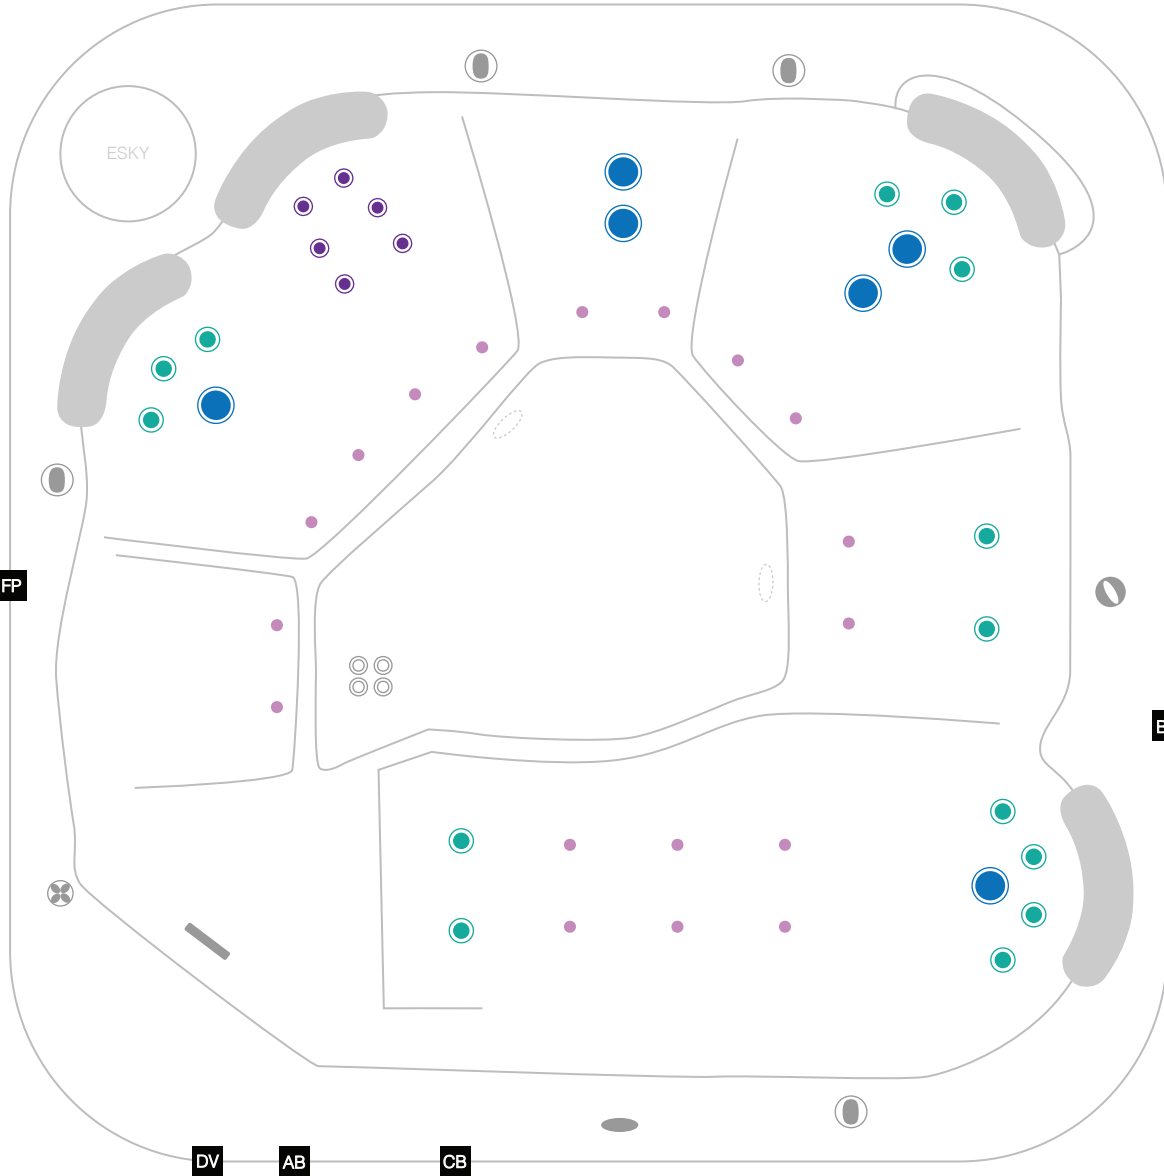

myRecovery43CLASSIC

technical specifications : 2021_01
2300 x 2300 x 880

JETS & TOPSIDE CONTROLS

- 500 series jet
- 400 series jet
- 300 series jet
- 200 series jet
- volcano jet
- 7" cohuna jet
- swim jet
- neck jet
- air massage jet
- large diverter control
- small on/off control
- air control
- aromatherapy canister
- touchpad control
- filter box
- safety suction
- water return jet
- water spout

EQUIPMENT INSTALLED IN CABINET

- main control box
- filtration pump
- hydrojet boost pump
- varidrive80 pump
- air blower
- 2 speed pump
- drain valve

Sapphire Spas comply with Australian Standard AS1926.3-2010