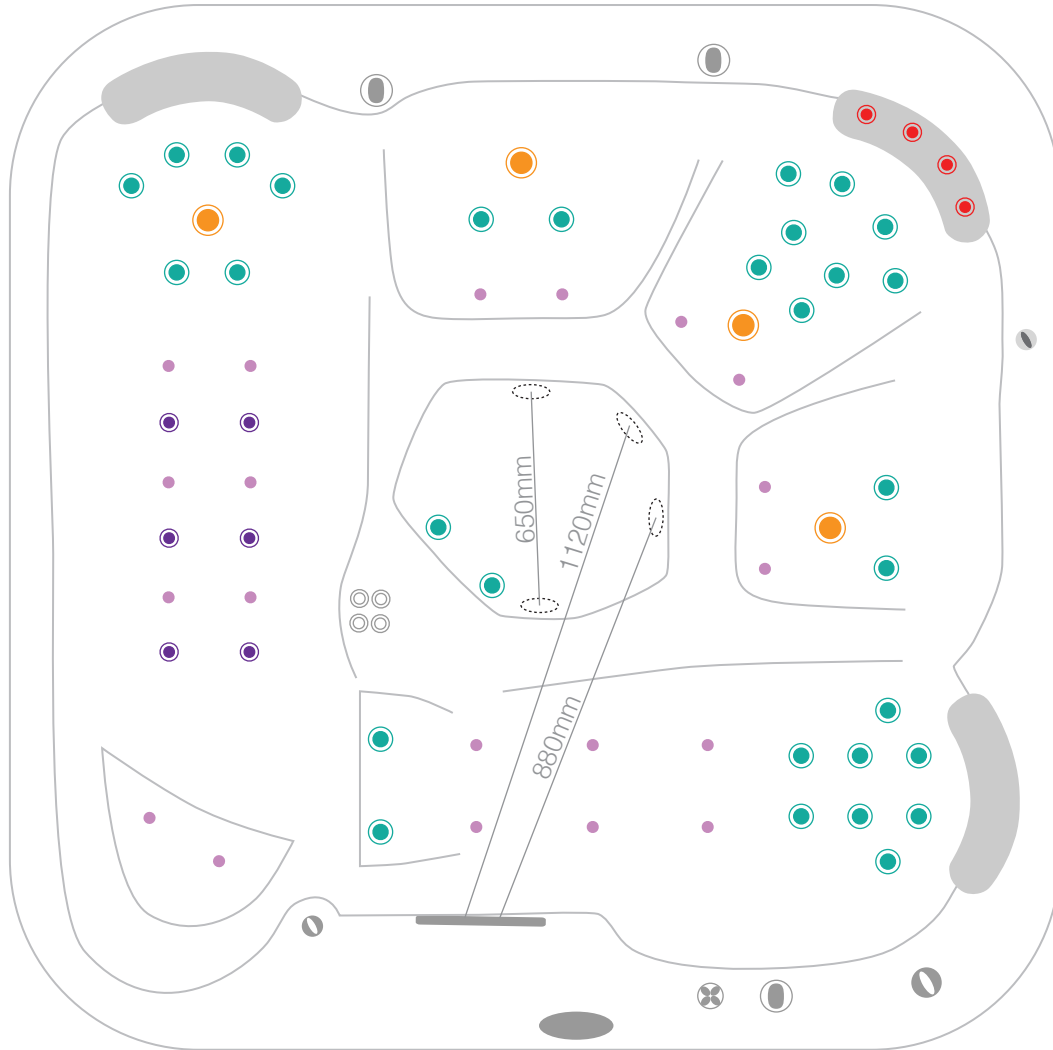

myObsession64PREMIUM

technical specifications : 2021_03
2085 x 2085 x 890

- 500 series jet
- 400 series jet
- 300 series jet
- 200 series jet
- volcano jet
- 7" cohuna jet
- swim jet
- neck jet
- air massage jet
- large diverter control
- small on/off control
- air control
- aromatherapy canister
- touchpad control
- filter box
- safety suction
- water return jet
- water spout

Sapphire Spas comply with Australian Standard AS1926.3-2010

myObsession64PREMIUM

technical specifications : 2021_03
2085 x 2085 x 890