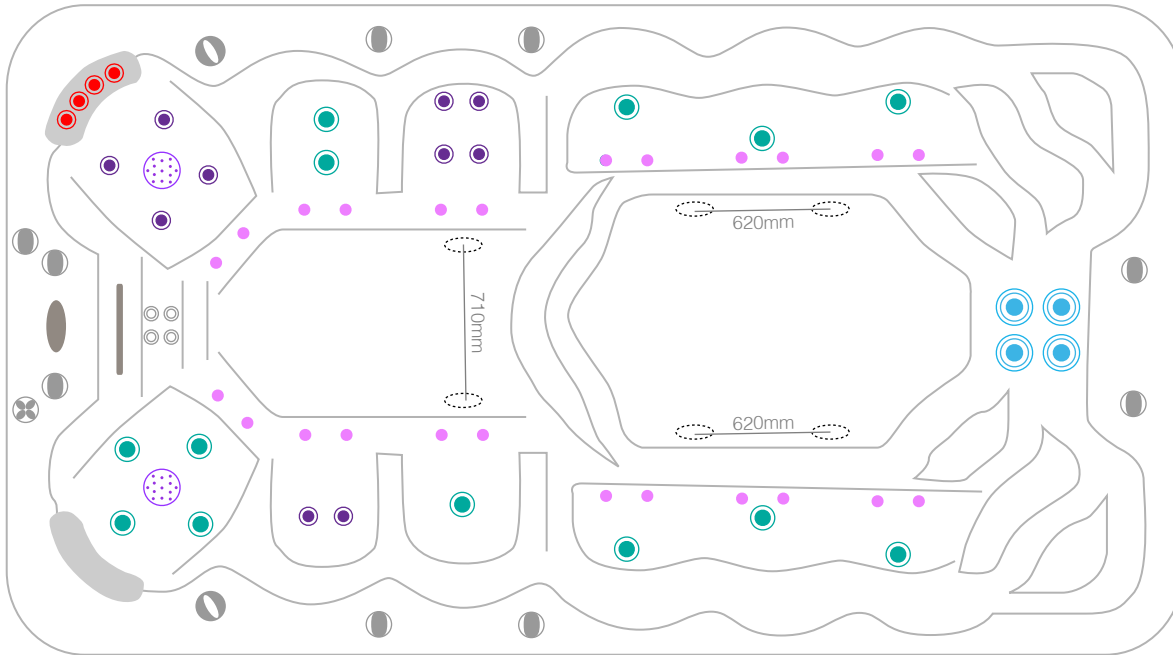

myLapswim4.5mPREMIUM 57jets

technical specifications : 2021_03
4450 x 2290 x 1420

- 500 series jet
- 400 series jet
- 300 series jet
- 200 series jet
- volcano jet
- 7" cohuna jet
- swim jet
- neck jet
- air massage jet
- large divertor control
- small on/off control
- air control
- aromatherapy canister
- touchpad control
- filter box
- safety suction
- water return jet
- water spout

Sapphire Spas comply with Australian Standard AS1926.3-2010

myLapswim4.5mPREMIUM 57jets

technical specifications : 2021_03
4450 x 2290 x 1420