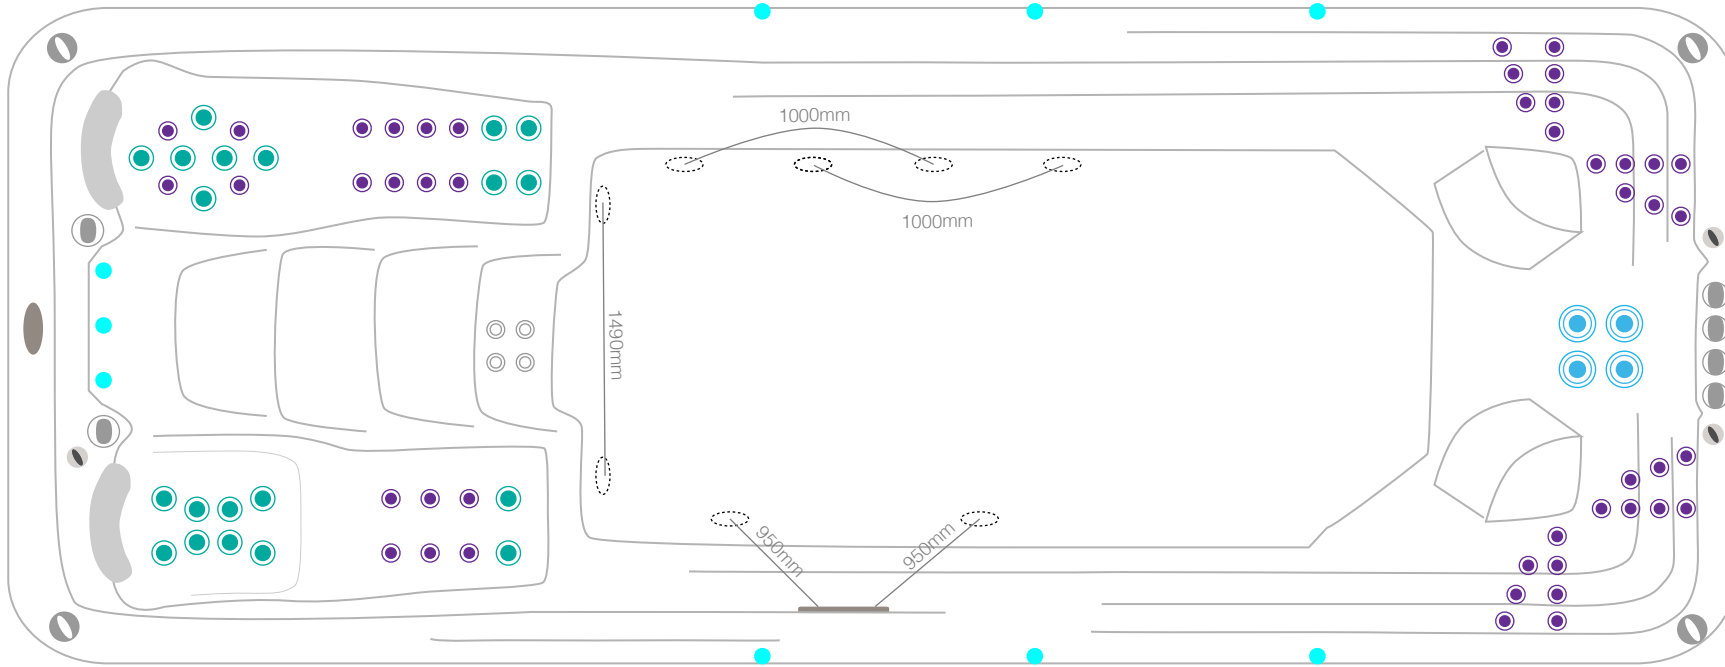

myIndulge6.0mEXTREME 79jets

technical specifications : 2021_03
5980 x 2290 x 1320

-  500 series jet
-  400 series jet
-  300 series jet
-  200 series jet
-  volcano jet
-  7" cohuna jet
-  swim jet
-  neck jet
-  air massage jet
-  large divertor control
-  small on/off control
-  air control
-  aromatherapy canister
-  touchpad control
-  filter box
-  safety suction
-  water return jet
-  water spout

myIndulge6.0mEXTREME 79jets

technical specifications : 2021_03

5980 x 2290 x 1320