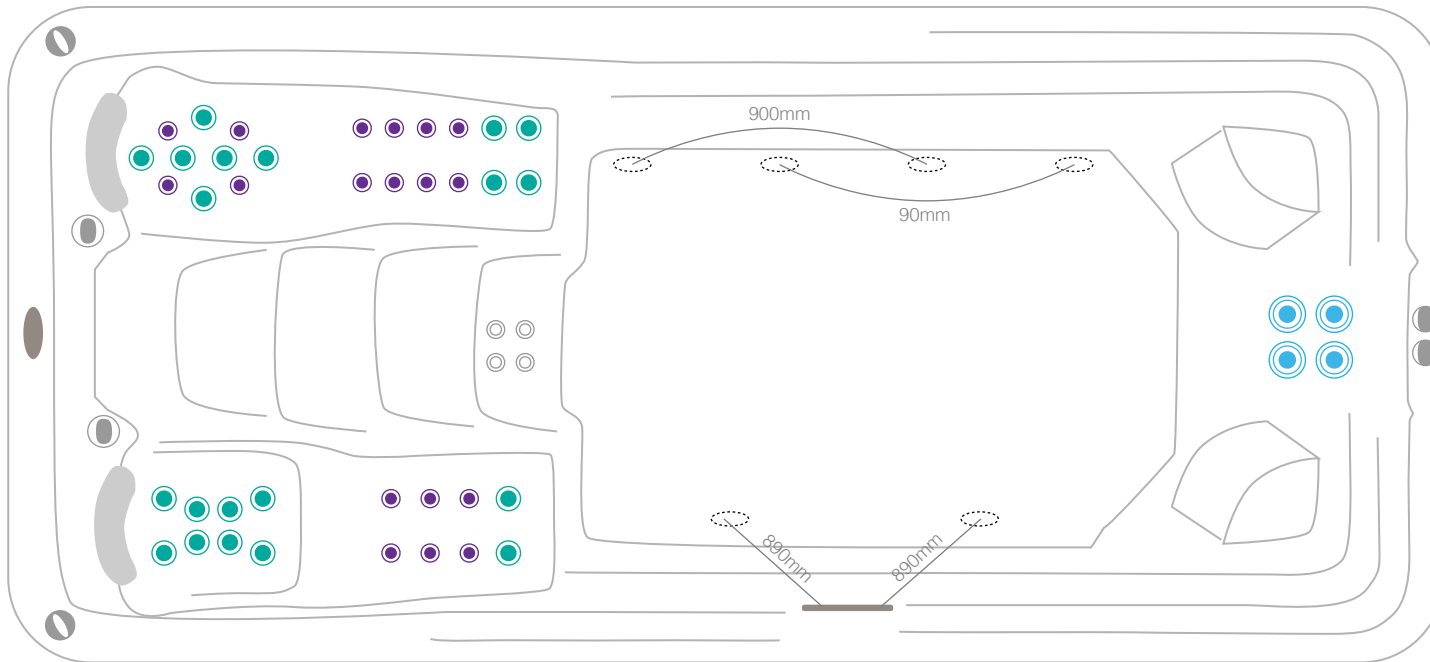

# M5Indulge5.0mPREMIUM 42jets

technical specifications : 2021\_03  
4965 x 2290 x 1320

- 500 series jet
- 400 series jet
- 300 series jet
- 200 series jet
- volcano jet
- 7" cohuna jet
- swim jet
- neck jet
- air massage jet
- large diverter control
- small on/off control
- air control
- aromatherapy canister
- touchpad control
- filter box
- safety suction
- water return jet
- water spout

# M5Indulge5.0mPREMIUM 42jets

technical specifications : 2021\_03  
4965 x 2290 x 1320