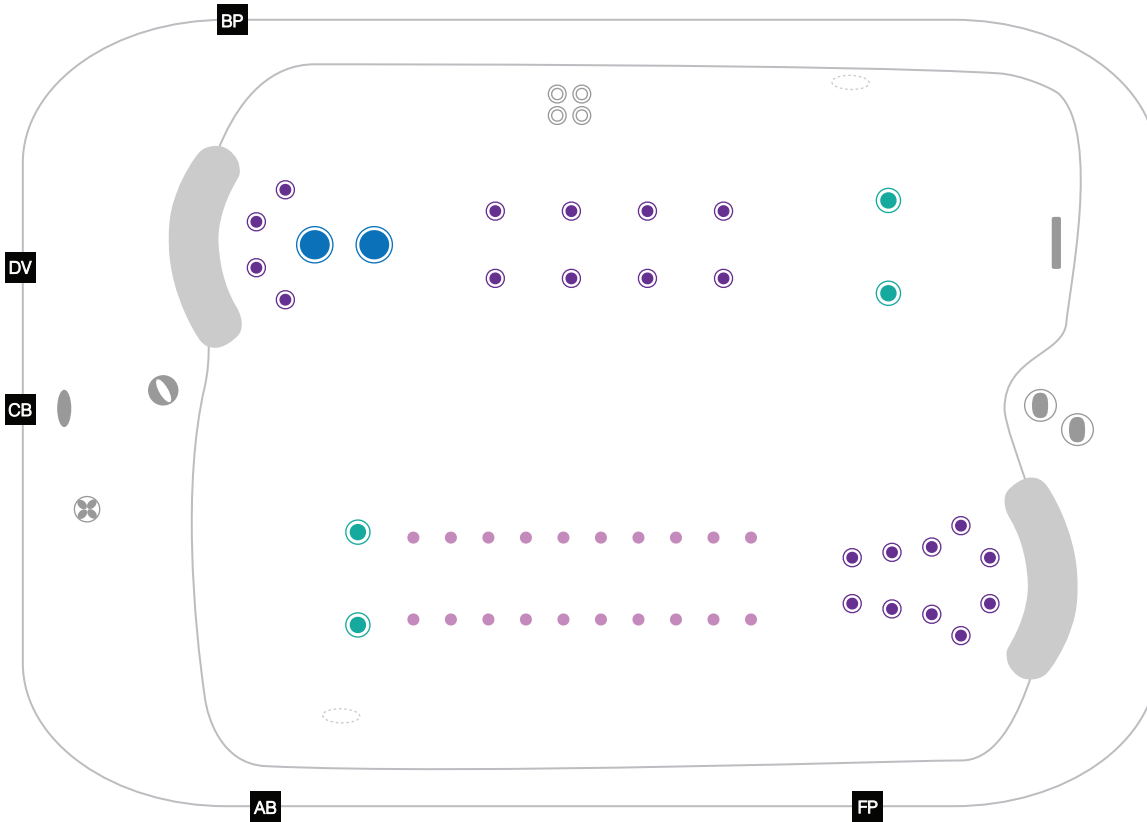

myGetaway48STANDARD+

technical specifications : 2021_01
2250 x 1560 x 790

JETS & TOPSIDE CONTROLS

-  500 series jet
-  400 series jet
-  300 series jet
-  200 series jet
-  volcano jet
-  7" cohuna jet
-  swim jet
-  neck jet
-  air massage jet
-  large diverter control
-  small on/off control
-  air control
-  aromatherapy canister
-  touchpad control
-  filter box
-  safety suction
-  water return jet
-  water spout