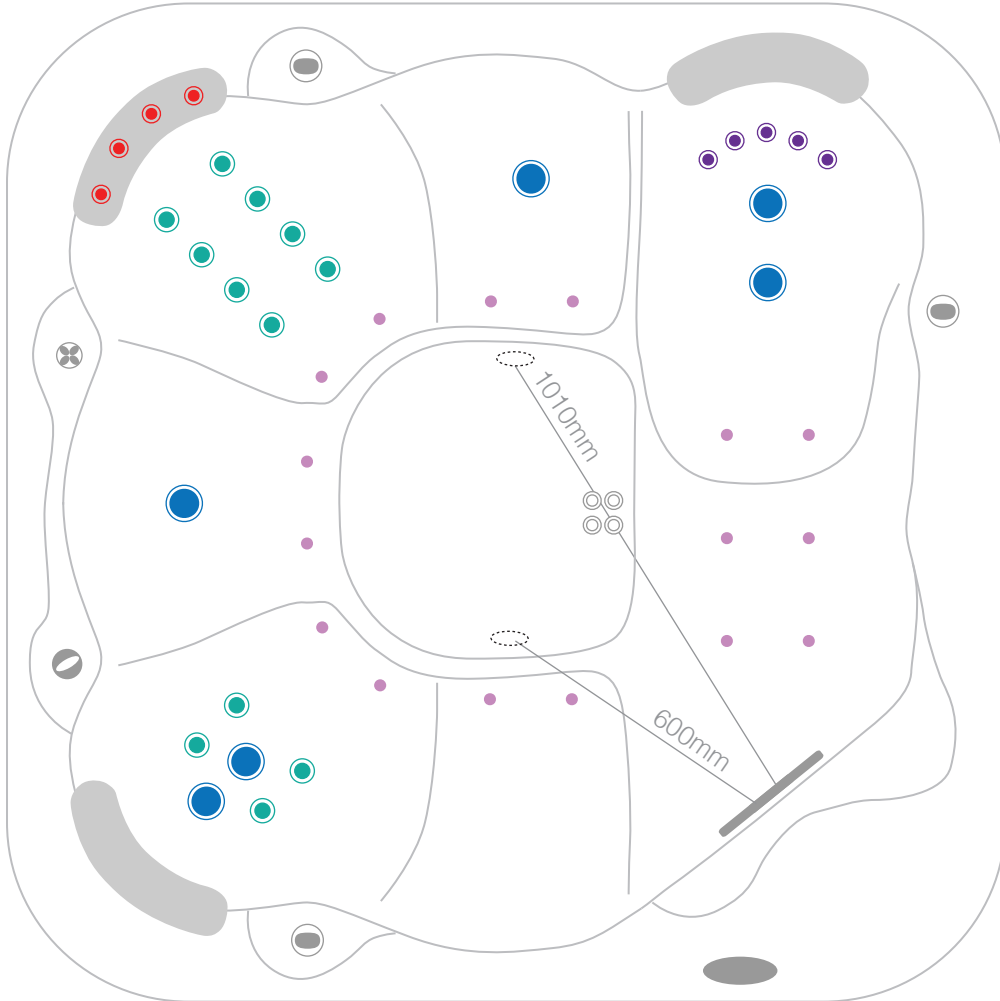

myFavourite43CLASSIC

technical specifications : 2021_03
1990 x 1990 x 780

- 500 series jet
- 400 series jet
- 300 series jet
- 200 series jet
- volcano jet
- 7" cohuna jet
- swim jet
- neck jet
- air massage jet
- large divertor control
- small on/off control
- air control
- aromatherapy canister
- touchpad control
- filter box
- safety suction
- water return jet
- water spout

Sapphire Spas comply with Australian Standard AS1926.3-2010

myFavourite43CLASSIC

technical specifications : 2021_03
1990 x 1990 x 780