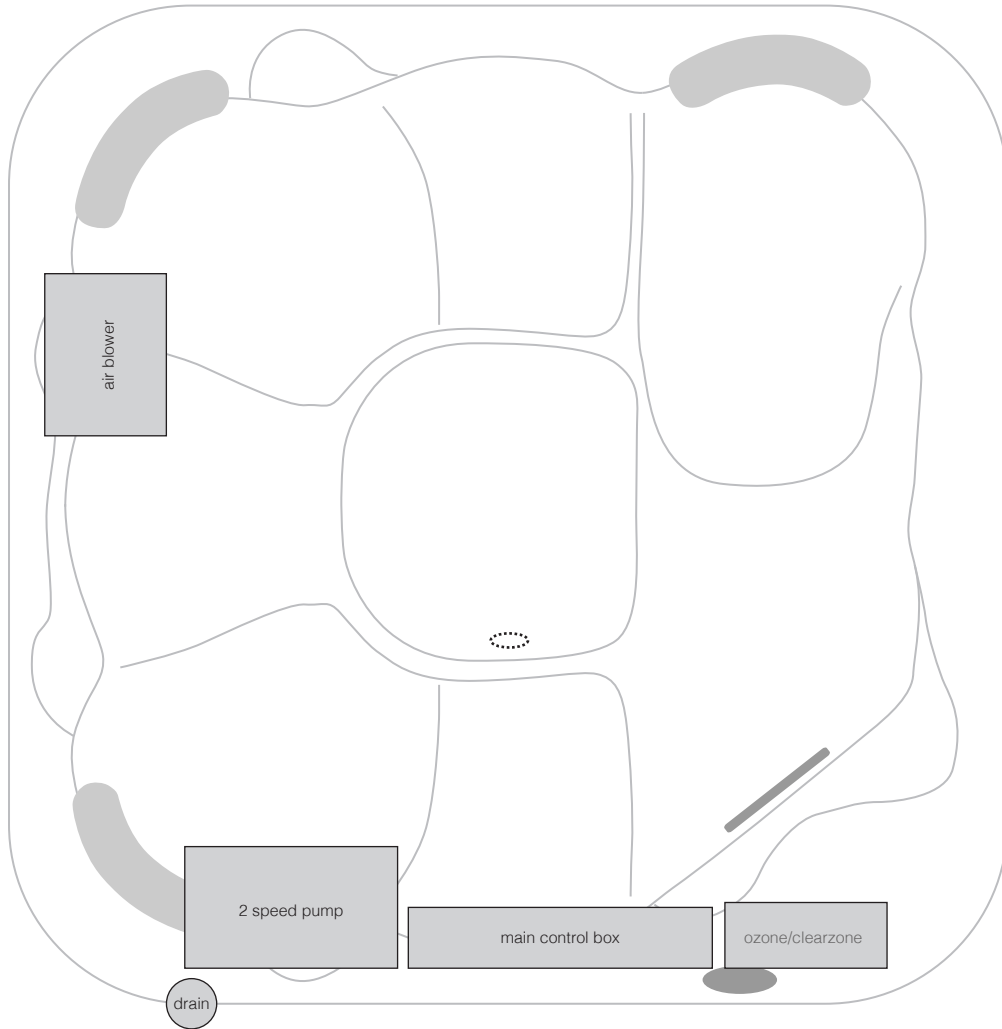

# myFavourite30STANDARD

technical specifications : 2021\_03  
1990 x 1990 x 780

- 500 series jet
- 400 series jet
- 300 series jet
- 200 series jet
- volcano jet
- 7" cohuna jet
- swim jet
- neck jet
- air massage jet
- large diverter control
- small on/off control
- air control
- aromatherapy canister
- touchpad control
- filter box
- safety suction
- water return jet
- water spout

# myFavourite30STANDARD

technical specifications : 2021\_03  
1990 x 1990 x 780

Sapphire Spas comply with Australian Standard AS1926.3-2010