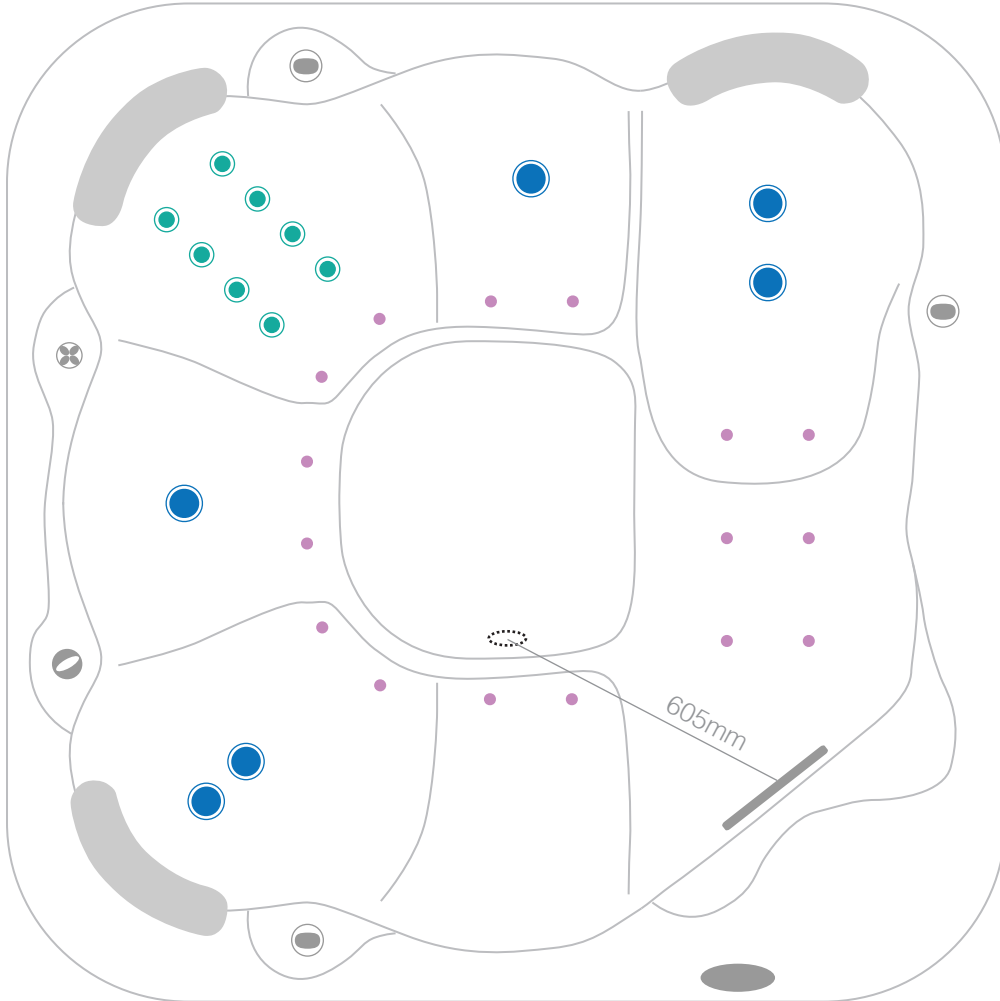

# myFavourite30STANDARD

technical specifications : 2021\_03  
1990 x 1990 x 780

- 500 series jet
- 400 series jet
- 300 series jet
- 200 series jet
- volcano jet
- 7" cohuna jet
- swim jet
- neck jet
- air massage jet
- large diverter control
- small on/off control
- air control
- aromatherapy canister
- touchpad control
- filter box
- safety suction
- water return jet
- water spout

# myFavourite30STANDARD

technical specifications : 2021\_03  
1990 x 1990 x 780

Sapphire Spas comply with Australian Standard AS1926.3-2010