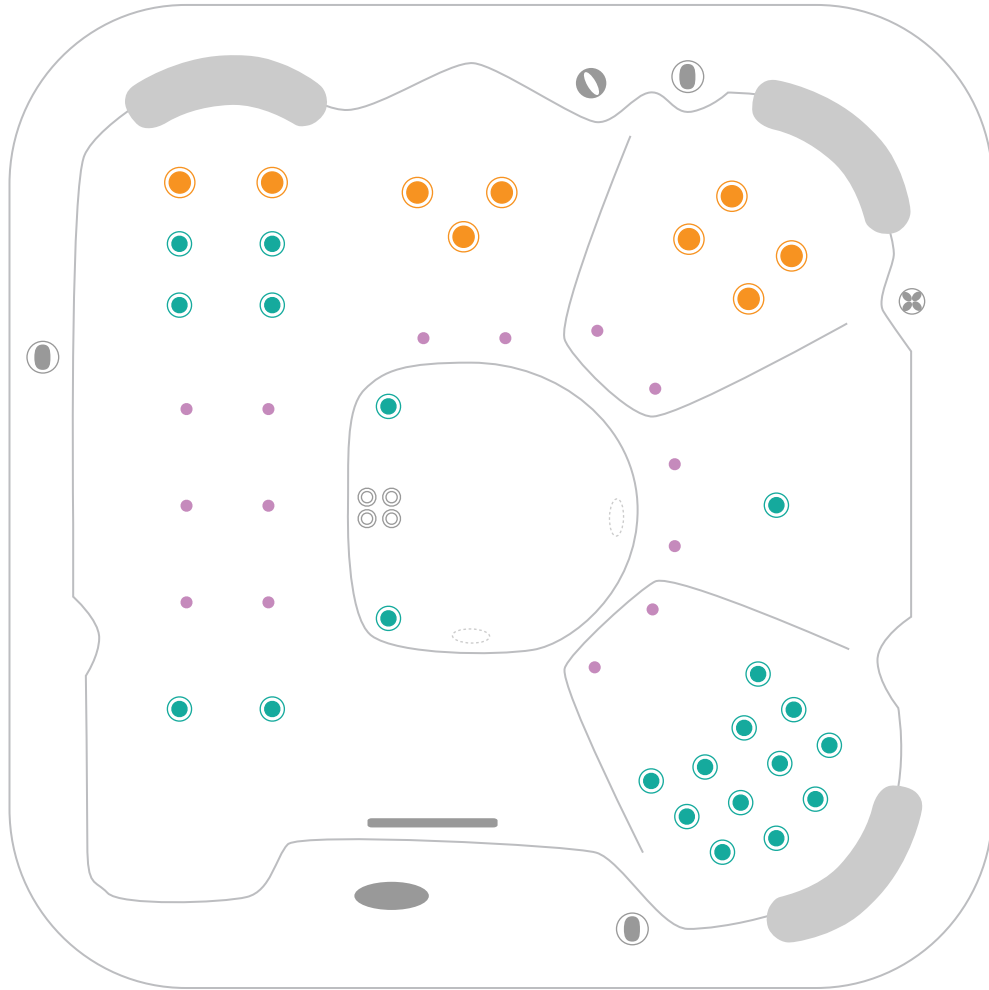

# myEscape46STANDARD+

technical specifications : 2021\_03  
1950 x 1950 x 830

-  500 series jet
-  400 series jet
-  300 series jet
-  200 series jet
-  volcano jet
-  7" cohuna jet
-  swim jet
-  neck jet
-  air massage jet
-  large divertor control
-  small on/off control
-  air control
-  aromatherapy canister
-  touchpad control
-  filter box
-  safety suction
-  water return jet
-  water spout

# myEscape46STANDARD+

technical specifications : 2021\_03  
1950 x 1950 x 830