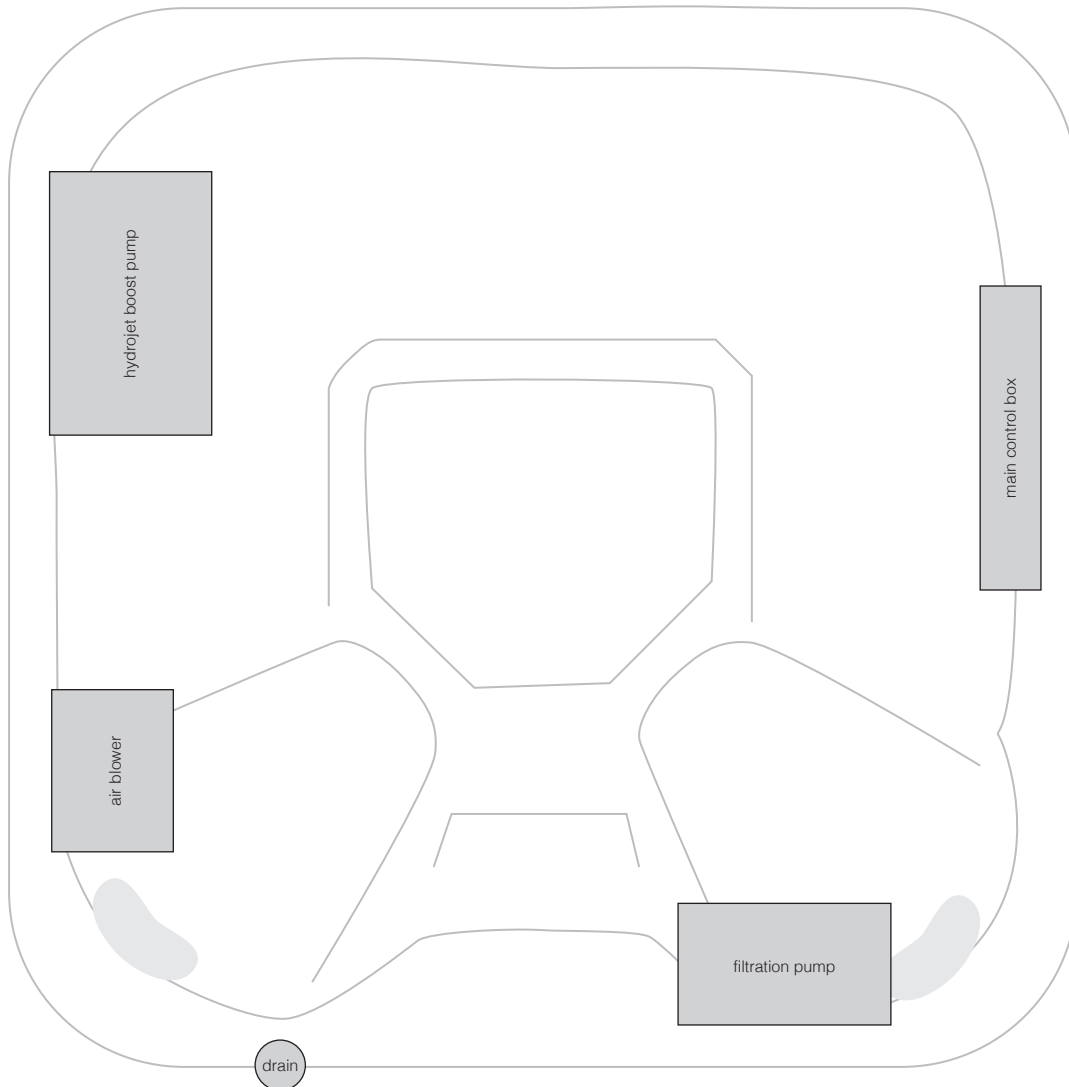

myDelight44STANDARD+

technical specifications : 2021_03
2100 x 2100 x 890

-  500 series jet
-  400 series jet
-  300 series jet
-  200 series jet
-  volcano jet
-  7" cohuna jet
-  swim jet
-  neck jet
-  air massage jet
-  large divertor control
-  small on/off control
-  air control
-  aromatherapy canister
-  touchpad control
-  filter box
-  safety suction
-  water return jet
-  water spout

Sapphire Spas comply with Australian Standard AS1926.3-2010

myDelight44STANDARD+

technical specifications : 2021_03
2100 x 2100 x 890

Sapphire Spas comply with Australian Standard AS1926.3-2010