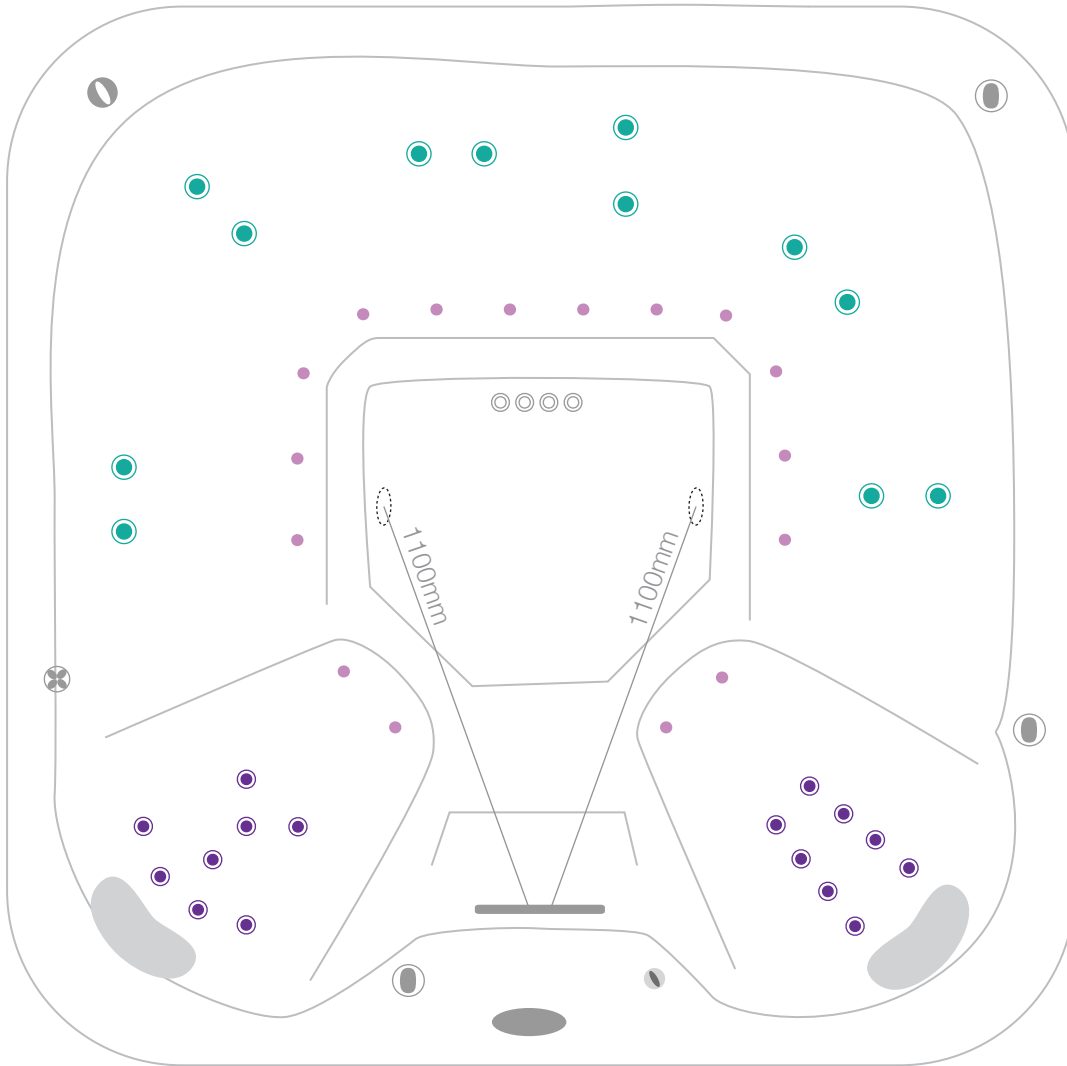

myDelight44STANDARD+

technical specifications : 2021_03
2100 x 2100 x 890

-  500 series jet
-  400 series jet
-  300 series jet
-  200 series jet
-  volcano jet
-  7" cohuna jet
-  swim jet
-  neck jet
-  air massage jet
-  large divertor control
-  small on/off control
-  air control
-  aromatherapy canister
-  touchpad control
-  filter box
-  safety suction
-  water return jet
-  water spout

Sapphire Spas comply with Australian Standard AS1926.3-2010

myDelight44STANDARD+

technical specifications : 2021_03
2100 x 2100 x 890

Sapphire Spas comply with Australian Standard AS1926.3-2010