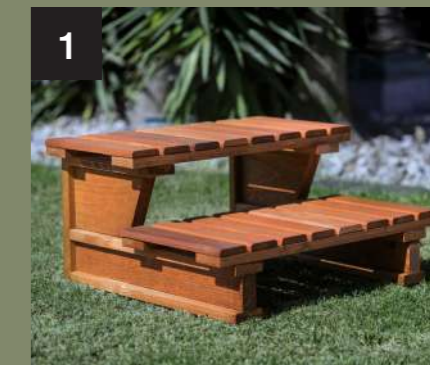

Enhance your Sapphire Spa experience with custom steps

Step up with stylish access to your spa

Start with perfection, then add a little more...

ACCESSORIES

Choose your *best* step

Choose the perfect step for seamless and stylish entry into your personal relaxation retreat.

Elevate your Sapphire Spa experience with our range of meticulously designed spa steps. Each option combines functionality with aesthetics, ensuring safe and stylish access to your personal oasis.

Choose the perfect set of steps to complement your spa and enhance your soaking experience, with safety, style, and comfort in mind.

1 – Standard Steps – Pine

Merging practicality with elegance, our Standard Steps are constructed from Treaded Pine with Envirogum Treads to harmonise with your spa's aesthetic. Our Standard Double Step has been tailored to allow easy access to your spa.

2 – Deluxe Steps – Envirogum

Crafted from robust 32mm Envirogum, our Deluxe Steps are the epitome of luxury and durability. These steps are 850mm wide and designed to complement your spa, offering a premium entrance to relaxation.

3 – Durastep II Deluxe – Slip Resistant

Embrace modern simplicity with the Durastep II Deluxe. It's moulded plastic, slip resistant design, is available in grey to complement your Duratek Cabinet. This option provides a strong, lightweight, and stable approach to your spa indulgence.