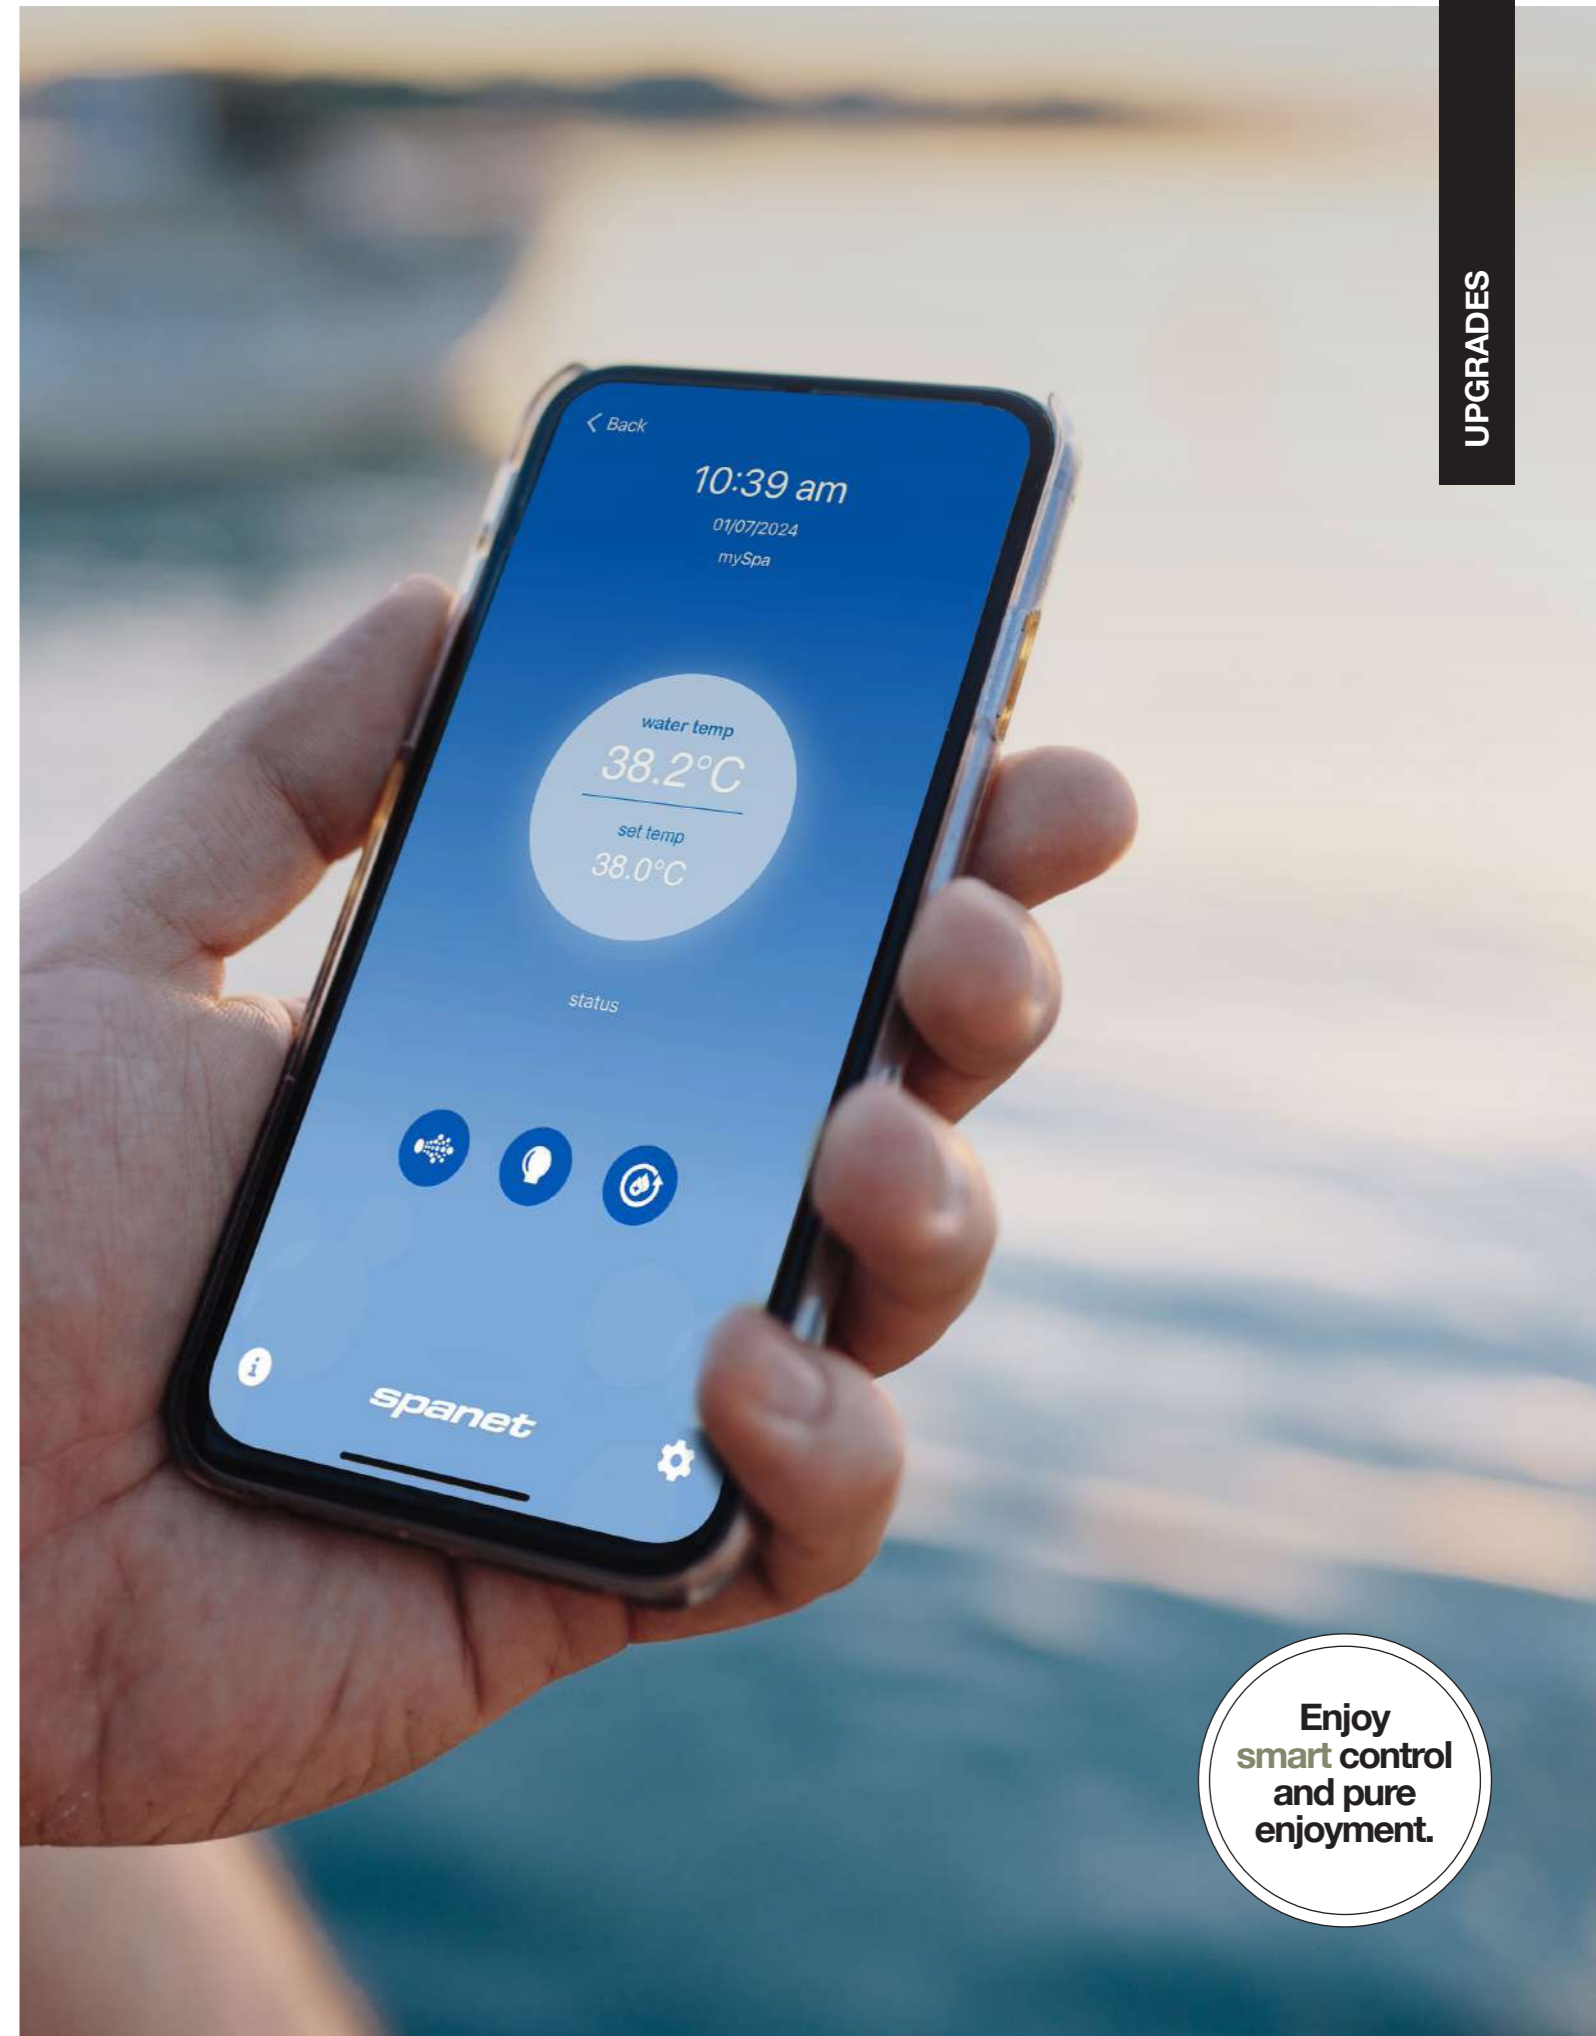

Enjoy smart control and pure enjoyment.

UPGRADES