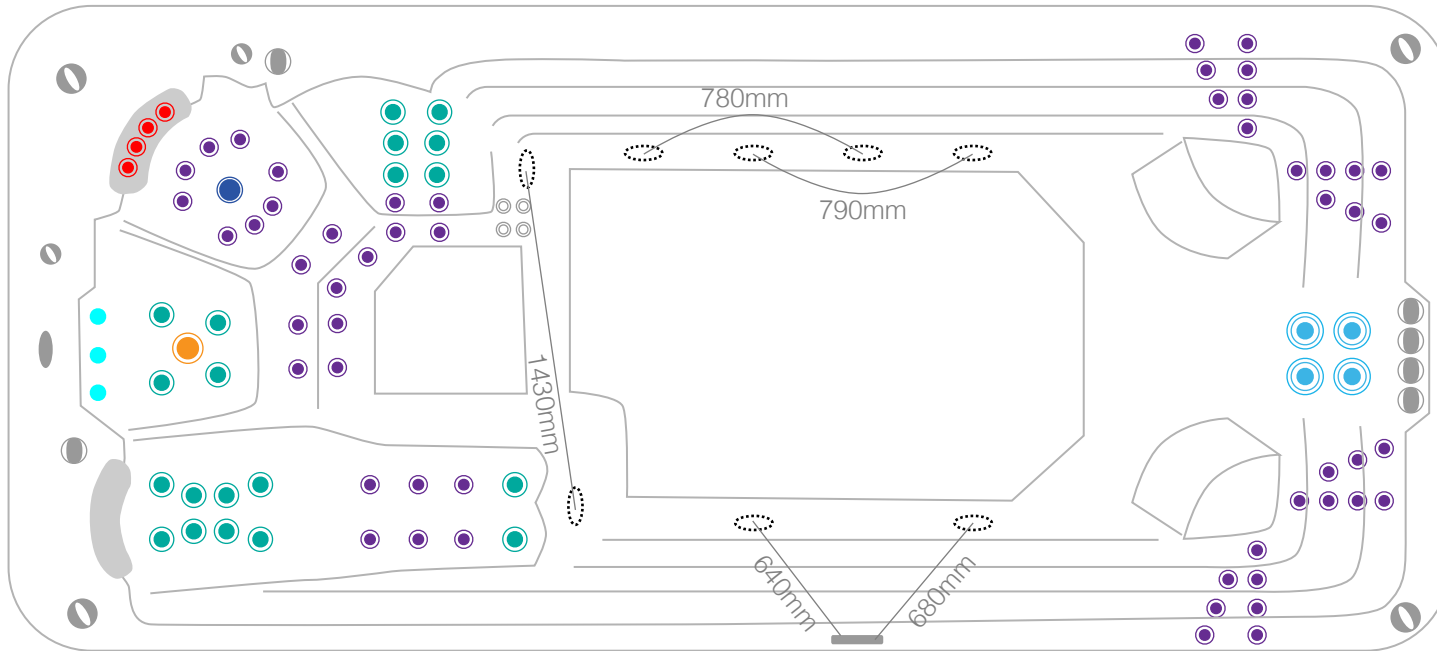

myWorkout5.0mEXTREME 87jet

technical specifications : 2021_03
4965 x 2290 x 1320

-  500 series jet
-  400 series jet
-  300 series jet
-  200 series jet
-  volcano jet
-  7" cohuna jet
-  swim jet
-  neck jet
-  air massage jet
-  large divertor control
-  small on/off control
-  air control
-  aromatherapy canister
-  touchpad control
-  filter box
-  safety suction
-  water return jet
-  water spout

myWorkout5.0mEXTREME 87jet

technical specifications : 2021_03

4965 x 2290 x 1320